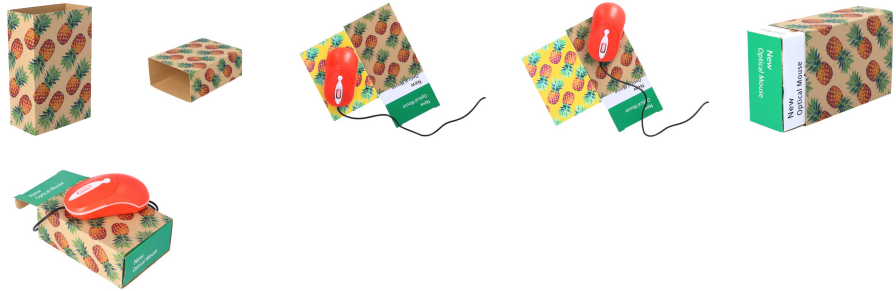

AP713429-00

CreaSleeve Kraft 315 custom kraft paper sleeve

Custom made, full colour printed kraft paper sleeve. MOQ: 50 pcs.

### Other colours

### Product information

Item number	AP713429-00
Product name	custom kraft paper sleeve
Description	Custom made, full colour printed kraft paper sleeve. MOQ: 50 pcs.
Colour(s)	natural
Size	82×122×43 mm
Material(s)	Paper
Individual product weight	0 g
Country of origin	HU
Tariff number	4911990000
EAN Code	5996425613787