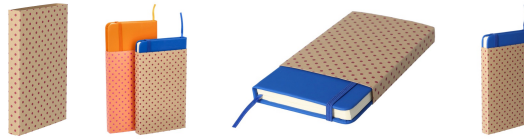

AP713017-00

CreaSleeve Kraft 109 custom kraft paper sleeve

Custom made, full colour printed kraft paper sleeve. MOQ: 50 pcs.

Other colours

Product information

Item number	AP713017-00
Product name	custom kraft paper sleeve
Description	Custom made, full colour printed kraft paper sleeve. MOQ: 50 pcs.
Colour(s)	natural
Size	91×144×16 mm
Material(s)	Paper
Individual product weight	0 g
Country of origin	HU
Tariff number	4911990000
EAN Code	5996425609674

Product specific details

Packing details

Quantity	1 pcs
Export carton dimensions	14 x 22 x 0 cm
Cubage	1.0E-5 m3

Printing info

	<p>Position: I. Whole surface</p> <p>Technology: FP-DG</p> <p>Max. number of colours: No colour</p> <p>Max. size: 144mm x 224mm</p>
--	---