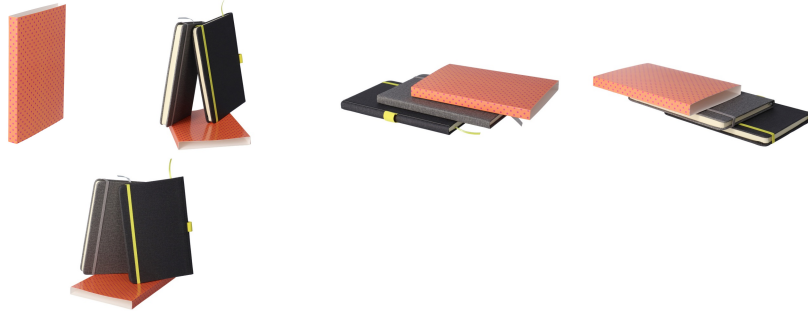

AP713052-01

CreaSleeve 127 custom paper sleeve

Custom made, full colour printed paper sleeve. MOQ: 50 pcs.

Other colours

Product information

Item number	AP713052-01
Product name	custom paper sleeve
Description	Custom made, full colour printed paper sleeve. MOQ: 50 pcs.
Colour(s)	white
Size	143×210×16 mm
Material(s)	Paper
Individual product weight	0 g
Country of origin	HU
Tariff number	4911990000
EAN Code	5996425610021

Product specific details

Packing details

Quantity	1 pcs
Export carton dimensions	32 x 21 x 0 cm
Cubage	3.0E-5 m3

Printing info

	<p>Position: I. Whole surface</p> <p>Technology: FP-DG</p> <p>Max. number of colours: No colour</p> <p>Max. size: 328mm x 210mm</p>
--	---