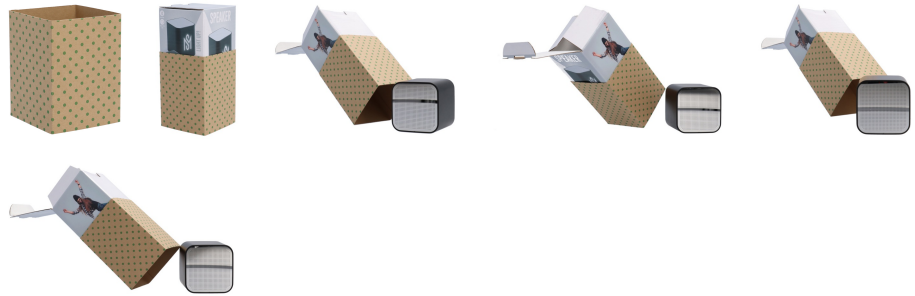

AP713079-00

CreaSleeve Kraft 140 custom kraft paper sleeve

Custom made, full colour printed kraft paper sleeve. MOQ: 50 pcs.

### Product information

Item number	AP713079-00
Product name	custom kraft paper sleeve
Description	Custom made, full colour printed kraft paper sleeve. MOQ: 50 pcs.
Colour(s)	natural
Size	70×96×69 mm
Material(s)	Paper
Individual product weight	0 g
Country of origin	HU
Tariff number	4911990000
EAN Code	5996425610298