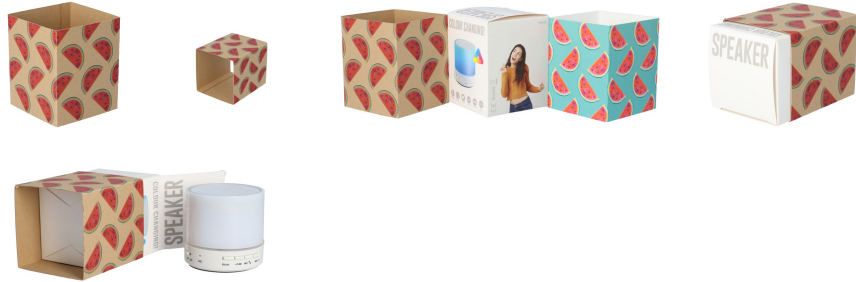

AP713273-00

CreaSleeve Kraft 237 custom kraft paper sleeve

Custom made, full colour printed kraft paper sleeve. MOQ: 50 pcs.

Other colours

Product information

Item number	AP713273-00
Product name	custom kraft paper sleeve
Description	Custom made, full colour printed kraft paper sleeve. MOQ: 50 pcs.
Colour(s)	natural
Size	63×77×63 mm
Material(s)	Paper
Individual product weight	0 g
Country of origin	HU
Tariff number	4911990000
EAN Code	5996425612223

Product specific details

Packing details

Quantity	1 pcs
Export carton dimensions	27 x 8 x 0 cm
Cubage	1.0E-5 m3

Printing info

	<p>Position: I. Whole surface</p> <p>Technology: FP-DG</p> <p>Max. number of colours: No colour</p> <p>Max. size: 270mm x 83mm</p>
--	--