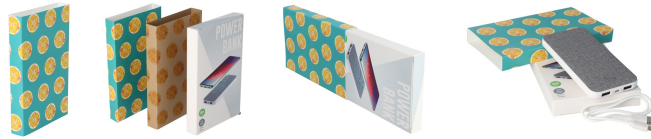

AP713372-01

CreaSleeve 287 custom paper sleeve

Custom made, full colour printed paper sleeve. MOQ: 50 pcs.

### Other colours

### Product information

Item number	AP713372-01
Product name	custom paper sleeve
Description	Custom made, full colour printed paper sleeve. MOQ: 50 pcs.
Colour(s)	white
Size	106×170×20 mm
Material(s)	Paper
Individual product weight	0 g
Country of origin	HU
Tariff number	4911990000
EAN Code	5996425613213