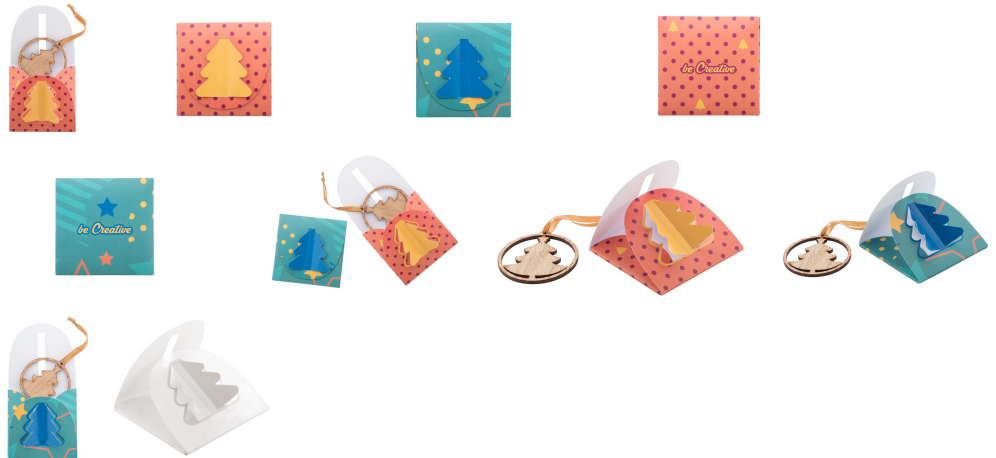

AP716675

**TreePack** custom ornament envelope

Custom made, full colour printed paper envelope for packing Christmas tree ornaments, with die-cut Christmas tree shape. Without ornament. MOQ: 50 pcs.

**Other colours**

**Product information**

Item number	AP716675
Product name	custom ornament envelope
Description	Custom made, full colour printed paper envelope for packing Christmas tree ornaments, with die-cut Christmas tree shape. Without ornament. MOQ: 50 pcs.
Colour(s)	white
Size	100×100×5 mm
Material(s)	Paper
Individual product weight	8 g
Country of origin	HU
Tariff number	6307909899
EAN Code	5996425795582

**Max. number of colours:**  
No colour

**Max. size:**  
191 mm x 289 mm

**Position:**  
I. Whole surface

**Technology:**  
FP-DG

**Max. number of colours:**  
No colour

**Max. size:**  
191 mm x 289 mm