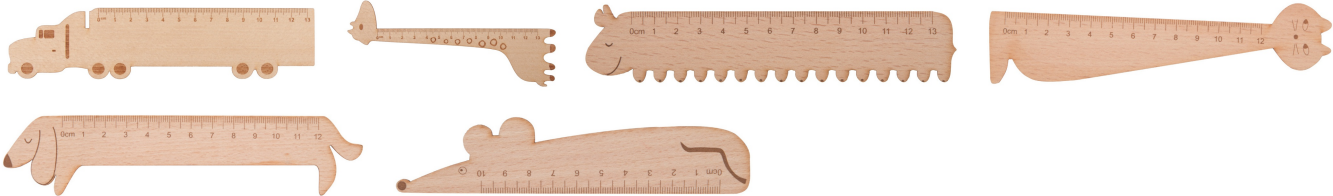

AP718092-C

Looney wooden ruler

Wooden ruler in cartoon shape.

Other colours

Product information

Item number	AP718092-C
Product name	wooden ruler
Description	Wooden ruler in cartoon shape.
Colour(s)	natural
Size	153x29 mm
Material(s)	Wood
Individual product weight	13.5 g
Country of origin	HU
Tariff number	9017809000
EAN Code	5996425489931

Product specific details

Packing details

Quantity	1000 pcs
Gross weight	14.5 kg
Net weight	13.5 kg
Export carton dimensions	59 x 23 x 18 cm
Cubage	0.02496 m3
Inner carton quantity	400 pcs

Printing info

Position:
II. Back side

Technology:
P1

Max. number of colours:
2

Max. size:
60mm x 10mm

Position:
II. Back side

Technology:
E1

Max. number of colours:
No colour

Max. size:
70mm x 10mm

Position:
I. Front side

Technology:
P1

Max. number of colours:
2

Max. size:
60mm x 8mm

Position:
I. Front side

Technology:
E1

Max. number of colours:
No colour

Max. size:
90mm x 8mm