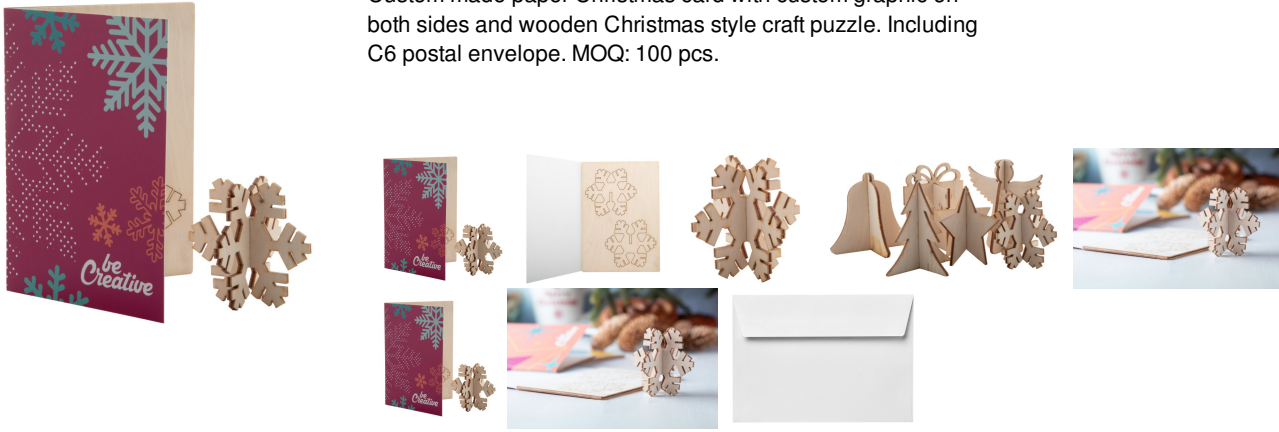

AP718174-F

CreaX Christmas card, snowflake

Custom made paper Christmas card with custom graphic on both sides and wooden Christmas style craft puzzle. Including C6 postal envelope. MOQ: 100 pcs.

Other colours

Product information

Item number	AP718174-F
Product name	Christmas card, snowflake
Description	Custom made paper Christmas card with custom graphic on both sides and wooden Christmas style craft puzzle. Including C6 postal envelope. MOQ: 100 pcs.
Colour(s)	natural
Size	107×148×3mm
Material(s)	Paper / Wood
Individual product weight	31.67 g
Country of origin	HU
Tariff number	4421999999
EAN Code	5996425280385

Max. number of colours:
No colour

Max. size:
217mm x 148mm

Position:
I. Wooden part - front

Technology:
OP

Max. number of colours:
No colour

Max. size:
100mm x 143mm

Position:
I. Wooden part - front

Technology:
E2

Max. number of colours:
No colour

Max. size:
50mm x 50mm