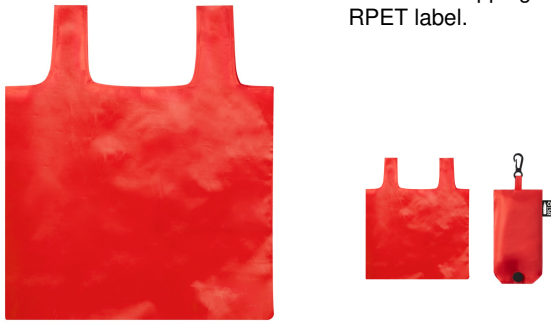

AP721577-05

Restun foldable RPET shopping bag

Foldable shopping bag in RPET polyester, with distinctive RPET label.

Other colours

Product information

Item number	AP721577-05
Product name	foldable RPET shopping bag
Description	Foldable shopping bag in RPET polyester, with distinctive RPET label.
Colour(s)	red
Size	450x385 mm
Material(s)	Recycled PET polyester (45 g/m2)
Individual product weight	26 g
Country of origin	CN
Tariff number	4202929890
EAN Code	5996425365914

Printing info

**Position:**  
III. Case / Pouch  
**Technology:**  
TB  
**Max. number of colours:**  
8  
**Max. size:**  
35mm x 55mm

**Position:**  
III. Case / Pouch  
**Technology:**  
DTB  
**Max. number of colours:**  
No colour  
**Max. size:**  
35mm x 55mm

**Position:**  
II. Back side  
**Technology:**  
S1  
**Max. number of colours:**  
3  
**Max. size:**  
120mm x 240mm

**Position:**  
II. Back side  
**Technology:**  
DTB  
**Max. number of colours:**  
No colour  
**Max. size:**  
250mm x 250mm

**Position:**  
I. Front side  
**Technology:**  
S1  
**Max. number of colours:**  
3  
**Max. size:**  
120mm x 240mm

**Position:**  
I. Front side  
**Technology:**  
DTB  
**Max. number of colours:**  
No colour  
**Max. size:**  
250mm x 250mm