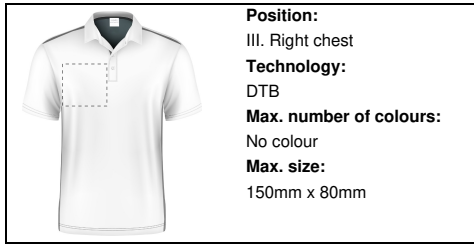

Position:
III. Right chest
Technology:
DTB
Max. number of colours:
No colour
Max. size:
150mm x 80mm