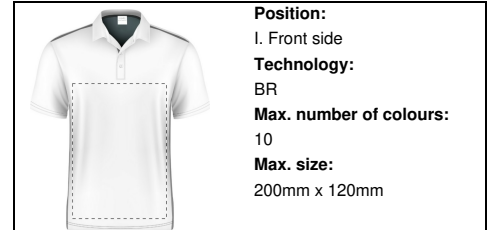

Position:
I. Front side
Technology:
BR
Max. number of colours:
10
Max. size:
200mm x 120mm