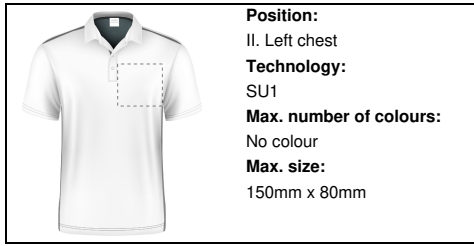

Position:
II. Left chest
Technology:
SU1
Max. number of colours:
No colour
Max. size:
150mm x 80mm