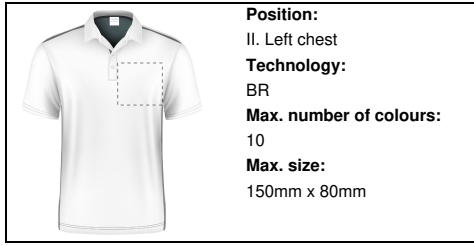

Position:
III. Right chest
Technology:
BR
Max. number of colours:
10
Max. size:
150mm x 80mm

Position:
II. Left chest
Technology:
TB
Max. number of colours:
8
Max. size:
150mm x 80mm

Position:
II. Left chest
Technology:
SU1
Max. number of colours:
No colour
Max. size:
150mm x 80mm

Position:
II. Left chest
Technology:
S1
Max. number of colours:
6
Max. size:
150mm x 80mm

Position:
II. Left chest
Technology:
DTB
Max. number of colours:
No colour
Max. size:
150mm x 80mm

Position:
II. Left chest
Technology:
BR
Max. number of colours:
10
Max. size:
150mm x 80mm