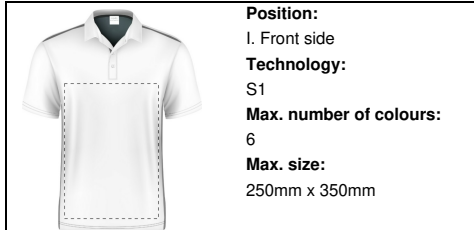

Position:
I. Front side
Technology:
S1
Max. number of colours:
6
Max. size:
250mm x 350mm