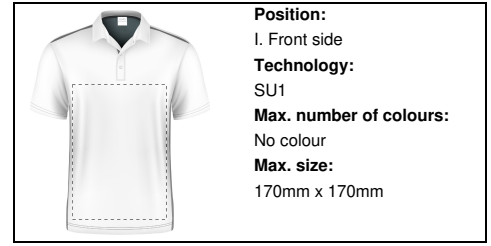

Position:
I. Front side
Technology:
SU1
Max. number of colours:
No colour
Max. size:
170mm x 170mm