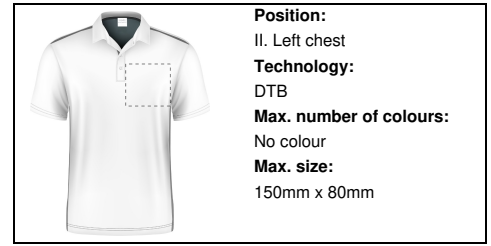

Position:
III. Right chest
Technology:
BR
Max. number of colours:
10
Max. size:
150mm x 80mm

Position:
II. Left chest
Technology:
TB
Max. number of colours:
8
Max. size:
150mm x 80mm

Position:
II. Left chest
Technology:
SU1
Max. number of colours:
No colour
Max. size:
150mm x 80mm

Position:
II. Left chest
Technology:
S1
Max. number of colours:
6
Max. size:
150mm x 80mm

Position:
II. Left chest
Technology:
DTB
Max. number of colours:
No colour
Max. size:
150mm x 80mm

Position:
II. Left chest
Technology:
BR
Max. number of colours:
10
Max. size:
150mm x 80mm