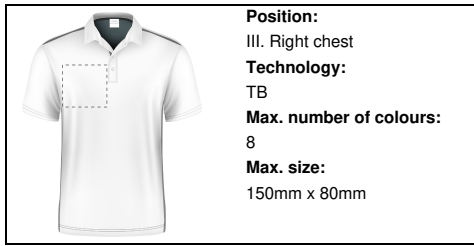

Position:
III. Right chest
Technology:
TB
Max. number of colours:
8
Max. size:
150mm x 80mm