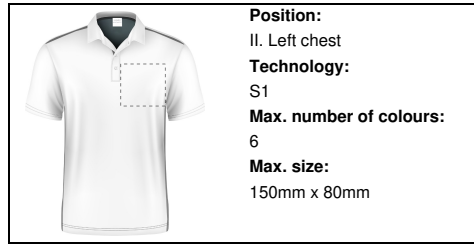

Position:
II. Left chest
Technology:
S1
Max. number of colours:
6
Max. size:
150mm x 80mm