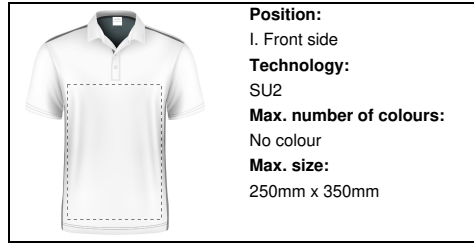

Position:
III. Right chest
Technology:
BR
Max. number of colours:
10
Max. size:
150mm x 80mm

Position:
II. Left chest
Technology:
TB
Max. number of colours:
8
Max. size:
150mm x 80mm

Position:
II. Left chest
Technology:
SU1
Max. number of colours:
No colour
Max. size:
150mm x 80mm

Position:
II. Left chest
Technology:
S1
Max. number of colours:
6
Max. size:
150mm x 80mm

Position:
II. Left chest
Technology:
DTB
Max. number of colours:
No colour
Max. size:
150mm x 80mm

Position:
II. Left chest
Technology:
BR
Max. number of colours:
10
Max. size:
150mm x 80mm