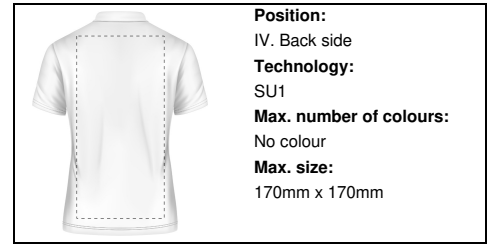

Position:
IV. Back side
Technology:
SU1
Max. number of colours:
No colour
Max. size:
170mm x 170mm