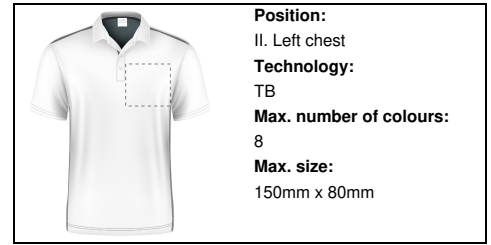

Position:
II. Left chest
Technology:
TB
Max. number of colours:
8
Max. size:
150mm x 80mm