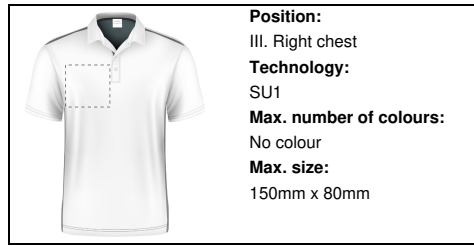

Position:
III. Right chest
Technology:
SU1
Max. number of colours:
No colour
Max. size:
150mm x 80mm