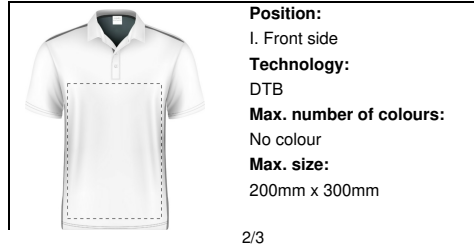

Position:
I. Front side
Technology:
DTB
Max. number of colours:
No colour
Max. size:
200mm x 300mm