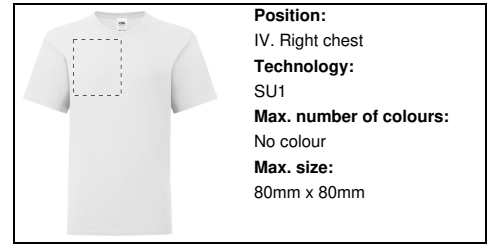

Position:
IV. Right chest
Technology:
SU1
Max. number of colours:
No colour
Max. size:
80mm x 80mm