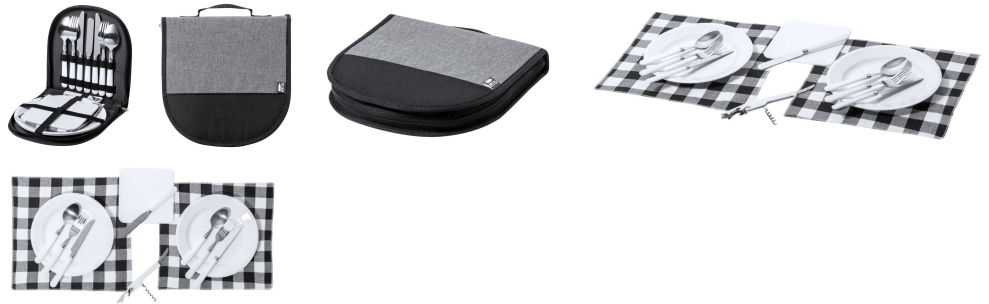

AP722853-77

Tilken RPET picnic set

13 pc tableware and cutlery picnic set for 2 people, in zipped 600D RPET polyester carry case.

Other colours

Product information

Item number	AP722853-77
Product name	RPET picnic set
Description	13 pc tableware and cutlery picnic set for 2 people, in zipped 600D RPET polyester carry case.
Colour(s)	grey
Size	245×245×45 mm
Material(s)	600D recycled PET polyester
Individual product weight	675 g
Country of origin	CN
Tariff number	3924100090
EAN Code	5996425756651