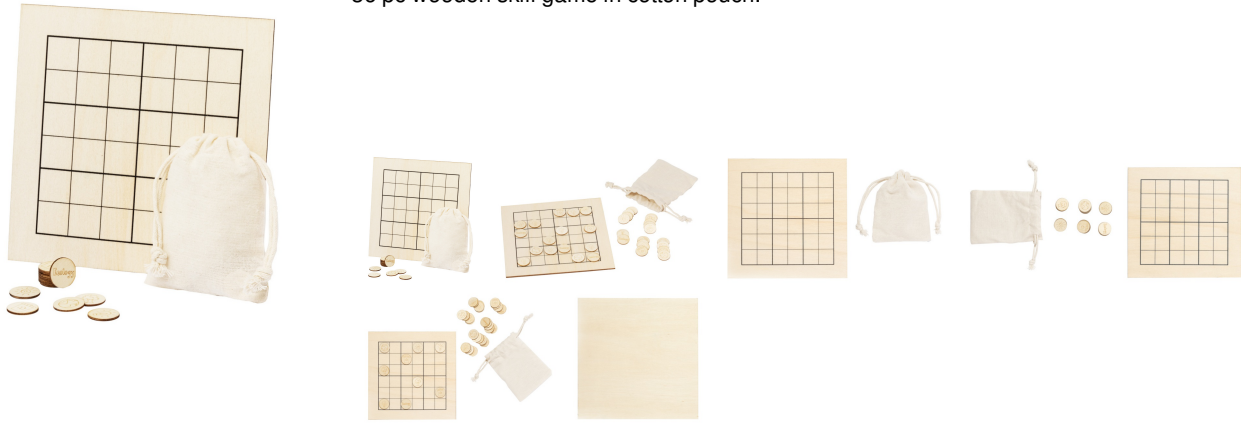

AP733513

Sudokids skill game

36 pc wooden skill game in cotton pouch.

Other colours

Product information

Item number	AP733513
Product name	skill game
Description	36 pc wooden skill game in cotton pouch.
Colour(s)	natural
Size	170x170x27 mm
Material(s)	Wood / Cotton
Individual product weight	48 g
Country of origin	CN
Tariff number	9504908000
EAN Code	5996425821915

**Position:**  
VI. Back side of case  
**Technology:**  
DTB  
**Max. number of colours:**  
No colour  
**Max. size:**  
35mm x 40mm

**Position:**  
V. Front side of case  
**Technology:**  
TB  
**Max. number of colours:**  
8  
**Max. size:**  
35mm x 40mm

**Max. size:**  
10mm x 60mm

**Position:**  
III. Front side - right

**Technology:**  
E2

**Max. number of colours:**  
No colour

**Max. size:**  
10mm x 100mm

**Position:**  
II. Front side - left

**Technology:**  
P2

**Max. number of colours:**  
1

**Max. size:**  
10mm x 60mm

**Position:**  
II. Front side - left

**Technology:**  
E2

**Max. number of colours:**  
No colour

**Max. size:**  
10mm x 100mm

**Position:**  
I. Front - top