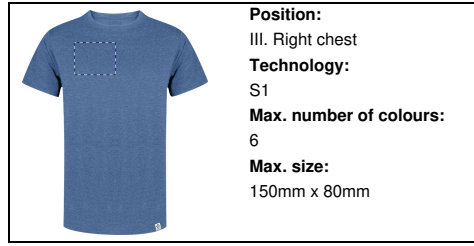

Position:
III. Right chest
Technology:
S1
Max. number of colours:
6
Max. size:
150mm x 80mm