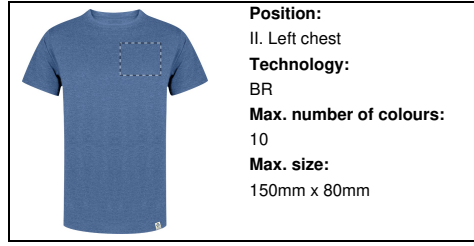

**Position:**  
III. Right chest  
**Technology:**  
BR  
**Max. number of colours:**  
10  
**Max. size:**  
150mm x 80mm

**Position:**  
II. Left chest  
**Technology:**  
TB  
**Max. number of colours:**  
8  
**Max. size:**  
150mm x 80mm

**Position:**  
II. Left chest  
**Technology:**  
S1  
**Max. number of colours:**  
6  
**Max. size:**  
150mm x 80mm

**Position:**  
II. Left chest  
**Technology:**  
DTB  
**Max. number of colours:**  
No colour  
**Max. size:**  
150mm x 80mm