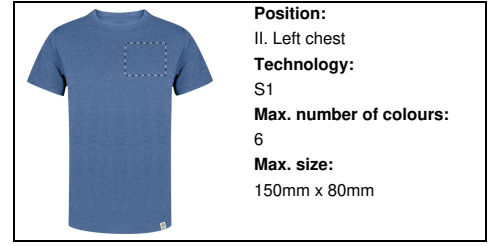

Position:
II. Left chest
Technology:
S1
Max. number of colours:
6
Max. size:
150mm x 80mm