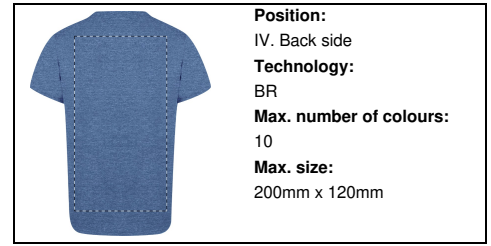

Position:
IV. Back side
Technology:
BR
Max. number of colours:
10
Max. size:
200mm x 120mm