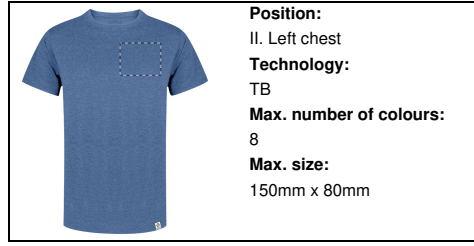

Position:
II. Left chest
Technology:
TB
Max. number of colours:
8
Max. size:
150mm x 80mm