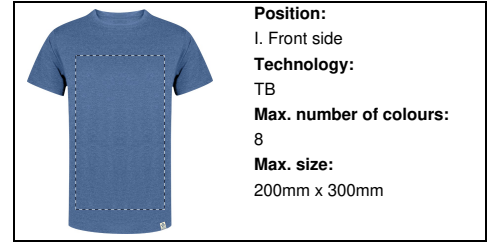

Position:
I. Front side
Technology:
TB
Max. number of colours:
8
Max. size:
200mm x 300mm