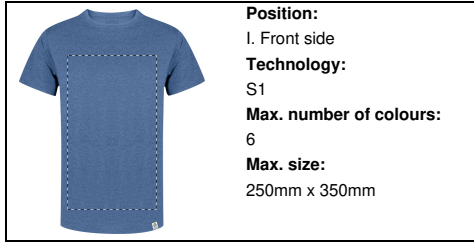

Position:
I. Front side
Technology:
S1
Max. number of colours:
6
Max. size:
250mm x 350mm