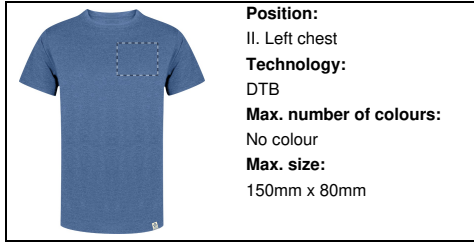

Position:
II. Left chest
Technology:
DTB
Max. number of colours:
No colour
Max. size:
150mm x 80mm