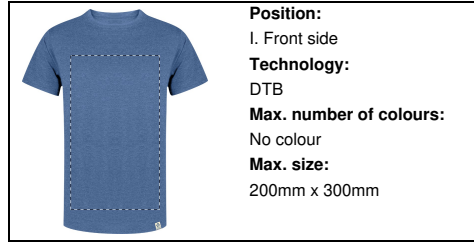

Position:
I. Front side
Technology:
DTB
Max. number of colours:
No colour
Max. size:
200mm x 300mm