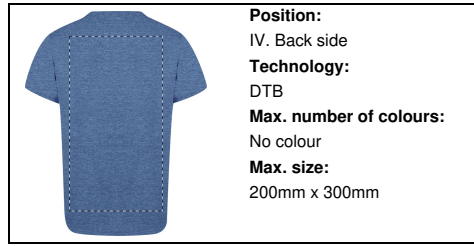

Position:
IV. Back side
Technology:
DTB
Max. number of colours:
No colour
Max. size:
200mm x 300mm