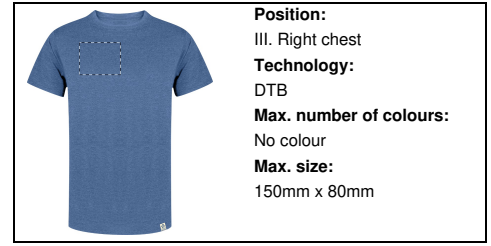

Position:
III. Right chest
Technology:
DTB
Max. number of colours:
No colour
Max. size:
150mm x 80mm