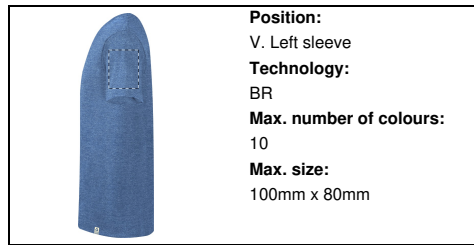

AP735287-06\_XXL

Bandul T-shirt

Round neck T-shirt for adults in 60% recycled cotton and 40% RPET polyester. 150 g/m<sup>2</sup>.

Other colours

Product information

Item number	AP735287-06_XXL
Product name	T-shirt
Description	Round neck T-shirt for adults in 60% recycled cotton and 40% RPET polyester. 150 g/m <sup>2</sup> .
Colour(s)	blue
Material(s)	Recycled cotton (150 g/m <sup>2</sup> ) / Recycled PET polyester
Individual product weight	150 g
Country of origin	BD
Tariff number	6109100010
EAN Code	5996425838845

**Position:**  
VI. Right sleeve  
**Technology:**  
S1  
**Max. number of colours:**  
6  
**Max. size:**  
100mm x 80mm

**Position:**  
VI. Right sleeve  
**Technology:**  
DTB  
**Max. number of colours:**  
No colour  
**Max. size:**  
100mm x 80mm

**Position:**  
VI. Right sleeve  
**Technology:**  
BR  
**Max. number of colours:**  
10  
**Max. size:**  
100mm x 80mm

**Position:**  
V. Left sleeve  
**Technology:**  
TB  
**Max. number of colours:**  
8  
**Max. size:**  
100mm x 80mm

**Position:**  
V. Left sleeve  
**Technology:**  
S1  
**Max. number of colours:**  
6  
**Max. size:**  
100mm x 80mm

**Position:**  
V. Left sleeve  
**Technology:**  
DTB  
**Max. number of colours:**  
No colour  
**Max. size:**  
100mm x 80mm