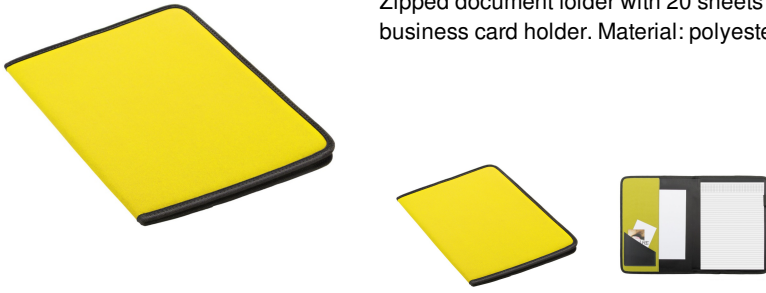

AP741505-02

Roffel document folder

Zipped document folder with 20 sheets notepad, pen and business card holder. Material: polyester 600D.

**Other colours**

**Product information**

Item number	AP741505-02
Product name	document folder
Description	Zipped document folder with 20 sheets notepad, pen and business card holder. Material: polyester 600D.
Colour(s)	yellow
Size	248x323x10 mm
Material(s)	600D polyester
Individual product weight	335 g
Country of origin	CN
Tariff number	4202129190
EAN Code	5996425502487

**Product specific details**

Notebook paper type	Lined sheets
---------------------	--------------

**Packing details**

Quantity	40 pcs
Gross weight	14 kg
Net weight	13.4 kg
Export carton dimensions	56 x 26 x 34 cm
Cubage	0.0512 m3

**Printing info**

	<b>Position:</b> II. Back side <b>Technology:</b> TC <b>Max. number of colours:</b> 8 <b>Max. size:</b> 220mm x 300mm
--	--

	<b>Position:</b> II. Back side <b>Technology:</b> DTC <b>Max. number of colours:</b> No colour <b>Max. size:</b> 220mm x 300mm
---	---

	<b>Position:</b> I. Front side <b>Technology:</b> TC <b>Max. number of colours:</b> 8 <b>Max. size:</b> 220mm x 300mm
---	--

	<b>Position:</b> I. Front side <b>Technology:</b> DTC <b>Max. number of colours:</b> No colour <b>Max. size:</b> 220mm x 300mm
--	---