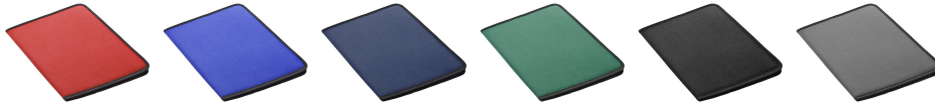

AP741505-02

Roffel document folder

Zipped document folder with 20 sheets notepad, pen and business card holder. Material: polyester 600D.

**Other colours**

**Product information**

Item number	AP741505-02
Product name	document folder
Description	Zipped document folder with 20 sheets notepad, pen and business card holder. Material: polyester 600D.
Colour(s)	yellow
Size	248x323x10 mm
Material(s)	600D polyester
Individual product weight	335 g
Country of origin	CN
Tariff number	4202129190
EAN Code	5996425502487

**Printing info**

	<b>Position:</b> II. Back side <b>Technology:</b> TC <b>Max. number of colours:</b> 8 <b>Max. size:</b> 220mm x 300mm
--	--

	<b>Position:</b> II. Back side <b>Technology:</b> DTC <b>Max. number of colours:</b> No colour <b>Max. size:</b> 220mm x 300mm
---	---

	<b>Position:</b> I. Front side <b>Technology:</b> TC <b>Max. number of colours:</b> 8 <b>Max. size:</b> 220mm x 300mm
---	--

	<b>Position:</b> I. Front side <b>Technology:</b> DTC <b>Max. number of colours:</b> No colour <b>Max. size:</b> 220mm x 300mm
--	---