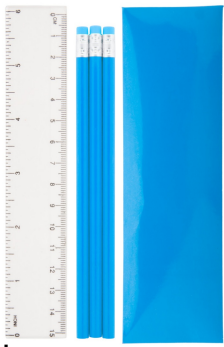

AP741704-06

Laptan pencil set

4 pc pencil set with 3 wooden lead pencils and 15 cm plastic ruler. In matching colour paper envelope case.

Other colours

**Product information**

Item number	AP741704-06
Product name	pencil set
Description	4 pc pencil set with 3 wooden lead pencils and 15 cm plastic ruler. In matching colour paper envelope case.
Colour(s)	blue
Size	220x65x10 mm
Material(s)	Wood / Plastic / Paper
Individual product weight	35 g
Country of origin	CN
Tariff number	9609101000
EAN Code	5996425495734

**Product specific details**

Pen type	Pencil
----------	--------

**Packing details**

Quantity	400 pcs
Gross weight	15 kg
Net weight	14 kg
Export carton dimensions	47 x 37 x 40 cm
Cubage	0.06956 m3

**Printing info**

**Position:**  
III. Pencil 1

**Technology:**  
E0

**Max. number of colours:**  
No colour

**Max. size:**  
70mm x 5mm

**Position:**  
II. Back side of case

**Technology:**  
P1

**Max. number of colours:**  
2

**Max. size:**  
50mm x 30mm

**Position:**  
I. Front side of case

**Technology:**  
P1

**Max. number of colours:**  
2

**Max. size:**  
50mm x 30mm