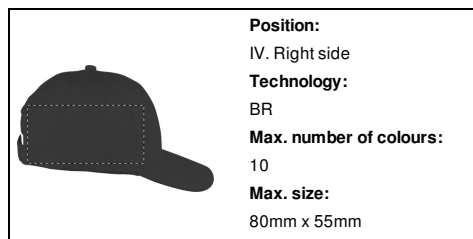

AP741888-10

Rittel baseball cap

Baseball cap with 6 panels and velcro closure, 100% brushed cotton.

Other colours

Product information

Item number	AP741888-10
Product name	baseball cap
Description	Baseball cap with 6 panels and velcro closure, 100% brushed cotton.
Colour(s)	black
Material(s)	Brushed cotton
Individual product weight	60 g
Country of origin	CN
Tariff number	6505003000
EAN Code	5996425550143

Product specific details

Gender	Unisex
Baseball hat panels	6 panel
Baseball cap size adjustment	Velcro

Packing details

Quantity	200 pcs
Gross weight	14 kg
Net weight	12 kg
Export carton dimensions	75 x 45 x 38 cm
Cubage	0.12825 m3
Inner carton quantity	50 pcs

Printing info

Position:
III. Left side
Technology:
DTA
Max. number of colours:
No colour
Max. size:
55mm x 55mm

Position:
III. Left side
Technology:
BR
Max. number of colours:
10
Max. size:
80mm x 55mm

Position:
II. Front - right
Technology:
TA
Max. number of colours:
8
Max. size:
55mm x 55mm

Position:
I. Front - left
Technology:
DTA
Max. number of colours:
No colour
Max. size:
55mm x 55mm

Position:
I. Front - left
Technology:
BR
Max. number of colours:
10
Max. size:
55mm x 55mm