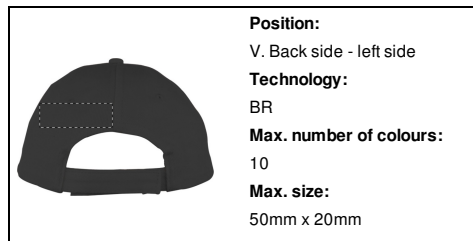

AP741888-10

Rittel baseball cap

Baseball cap with 6 panels and velcro closure, 100% brushed cotton.

Other colours

Product information

Item number	AP741888-10
Product name	baseball cap
Description	Baseball cap with 6 panels and velcro closure, 100% brushed cotton.
Colour(s)	black
Material(s)	Brushed cotton
Individual product weight	60 g
Country of origin	CN
Tariff number	6505003000
EAN Code	5996425550143

Product specific details

Gender	Unisex
Baseball hat panels	6 panel
Baseball cap size adjustment	Velcro

Packing details

Quantity	200 pcs
Gross weight	14 kg
Net weight	12 kg
Export carton dimensions	75 x 45 x 38 cm
Cubage	0.12825 m3
Inner carton quantity	50 pcs

Printing info

Position:
III. Left side
Technology:
DTA
Max. number of colours:
No colour
Max. size:
55mm x 55mm

Position:
III. Left side
Technology:
BR
Max. number of colours:
10
Max. size:
80mm x 55mm

Position:
II. Front - right
Technology:
TA
Max. number of colours:
8
Max. size:
55mm x 55mm

Position:
I. Front - left
Technology:
DTA
Max. number of colours:
No colour
Max. size:
55mm x 55mm

Position:
I. Front - left
Technology:
BR
Max. number of colours:
10
Max. size:
55mm x 55mm