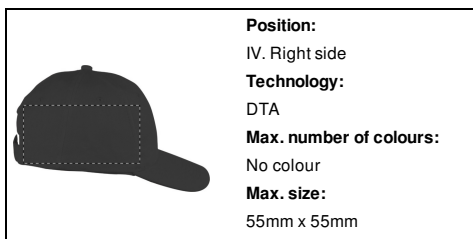

AP741888-10

Rittel baseball cap

Baseball cap with 6 panels and velcro closure, 100% brushed cotton.

Other colours

Product information

Item number	AP741888-10
Product name	baseball cap
Description	Baseball cap with 6 panels and velcro closure, 100% brushed cotton.
Colour(s)	black
Material(s)	Brushed cotton
Individual product weight	60 g
Country of origin	CN
Tariff number	6505003000
EAN Code	5996425550143

Product specific details

Gender	Unisex
Baseball hat panels	6 panel
Baseball cap size adjustment	Velcro

Packing details

Quantity	200 pcs
Gross weight	14 kg
Net weight	12 kg
Export carton dimensions	75 x 45 x 38 cm
Cubage	0.12825 m3
Inner carton quantity	50 pcs

Printing info

Position:
III. Left side
Technology:
DTA
Max. number of colours:
No colour
Max. size:
55mm x 55mm

Position:
III. Left side
Technology:
BR
Max. number of colours:
10
Max. size:
80mm x 55mm

Position:
II. Front - right
Technology:
TA
Max. number of colours:
8
Max. size:
55mm x 55mm

Position:
I. Front - left
Technology:
DTA
Max. number of colours:
No colour
Max. size:
55mm x 55mm

Position:
I. Front - left
Technology:
BR
Max. number of colours:
10
Max. size:
55mm x 55mm