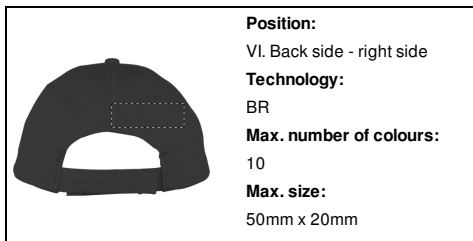

AP741888-10

Rittel baseball cap

Baseball cap with 6 panels and velcro closure, 100% brushed cotton.

Other colours

Product information

Item number	AP741888-10
Product name	baseball cap
Description	Baseball cap with 6 panels and velcro closure, 100% brushed cotton.
Colour(s)	black
Material(s)	Brushed cotton
Individual product weight	60 g
Country of origin	CN
Tariff number	6505003000
EAN Code	5996425550143

Product specific details

Gender	Unisex
Baseball hat panels	6 panel
Baseball cap size adjustment	Velcro

Packing details

Quantity	200 pcs
Gross weight	14 kg
Net weight	12 kg
Export carton dimensions	75 x 45 x 38 cm
Cubage	0.12825 m3
Inner carton quantity	50 pcs

Printing info

Position:
III. Left side
Technology:
DTA
Max. number of colours:
No colour
Max. size:
55mm x 55mm

Position:
III. Left side
Technology:
BR
Max. number of colours:
10
Max. size:
80mm x 55mm

Position:
II. Front - right
Technology:
TA
Max. number of colours:
8
Max. size:
55mm x 55mm

Position:
I. Front - left
Technology:
DTA
Max. number of colours:
No colour
Max. size:
55mm x 55mm

Position:
I. Front - left
Technology:
BR
Max. number of colours:
10
Max. size:
55mm x 55mm