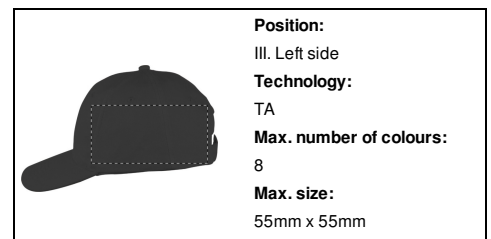

AP741888-10

Rittel baseball cap

Baseball cap with 6 panels and velcro closure, 100% brushed cotton.

Other colours

Product information

Item number	AP741888-10
Product name	baseball cap
Description	Baseball cap with 6 panels and velcro closure, 100% brushed cotton.
Colour(s)	black
Material(s)	Brushed cotton
Individual product weight	60 g
Country of origin	CN
Tariff number	6505003000
EAN Code	5996425550143

Product specific details

Gender	Unisex
Baseball hat panels	6 panel
Baseball cap size adjustment	Velcro

Packing details

Quantity	200 pcs
Gross weight	14 kg
Net weight	12 kg
Export carton dimensions	75 x 45 x 38 cm
Cubage	0.12825 m3
Inner carton quantity	50 pcs

Printing info

Position:
III. Left side
Technology:
DTA
Max. number of colours:
No colour
Max. size:
55mm x 55mm

Position:
III. Left side
Technology:
BR
Max. number of colours:
10
Max. size:
80mm x 55mm

Position:
II. Front - right
Technology:
TA
Max. number of colours:
8
Max. size:
55mm x 55mm

Position:
I. Front - left
Technology:
DTA
Max. number of colours:
No colour
Max. size:
55mm x 55mm

Position:
I. Front - left
Technology:
BR
Max. number of colours:
10
Max. size:
55mm x 55mm