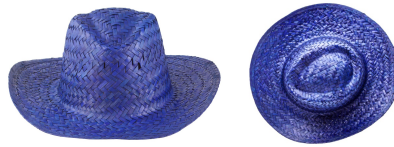

AP761017-06

Splash straw hat

Coloured straw hat for men (without band).

Other colours

Product information

Item number	AP761017-06
Product name	straw hat
Description	Coloured straw hat for men (without band).
Colour(s)	blue
Material(s)	Straw
Individual product weight	41 g
Country of origin	CN
Tariff number	6504000000
EAN Code	5996425186762