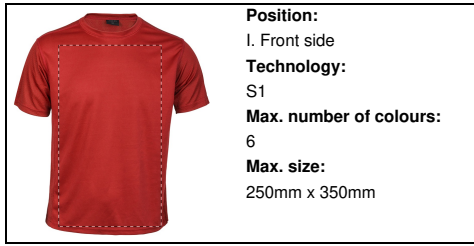

Position:
I. Front side
Technology:
S1
Max. number of colours:
6
Max. size:
250mm x 350mm