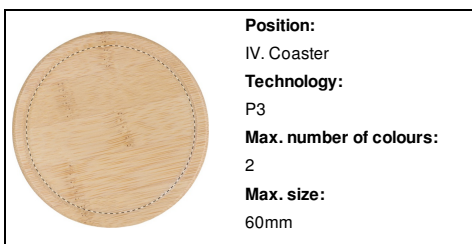

AP800433-01

Athena porcelain mug

High quality, large sized porcelain mug in white colour with bamboo coaster, 400 ml. In gift box.

Other colours

Product information

Item number	AP800433-01
Product name	porcelain mug
Description	High quality, large sized porcelain mug in white colour with bamboo coaster, 400 ml. In gift box.
Colour(s)	white
Size	Ø100x80 mm
Capacity	400 ml
Material(s)	Porcelain / Bamboo
Individual product weight	416.67 g
Country of origin	CN
Tariff number	6911100090
EAN Code	5996425337478

Printing info

**Position:**

I. Right handed

Technology:

WPC2

Max. number of colours:

No colour

Max. size:

60mm x 30mm

**Position:**

I. Right handed

Technology:

C2

Max. number of colours:

8

Max. size: