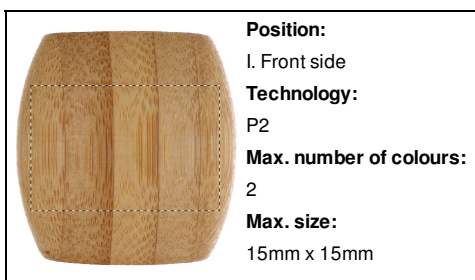

Printing info

Position:

I. Front side

Technology:

P2

Max. number of colours:

2

Max. size:

15mm x 15mm