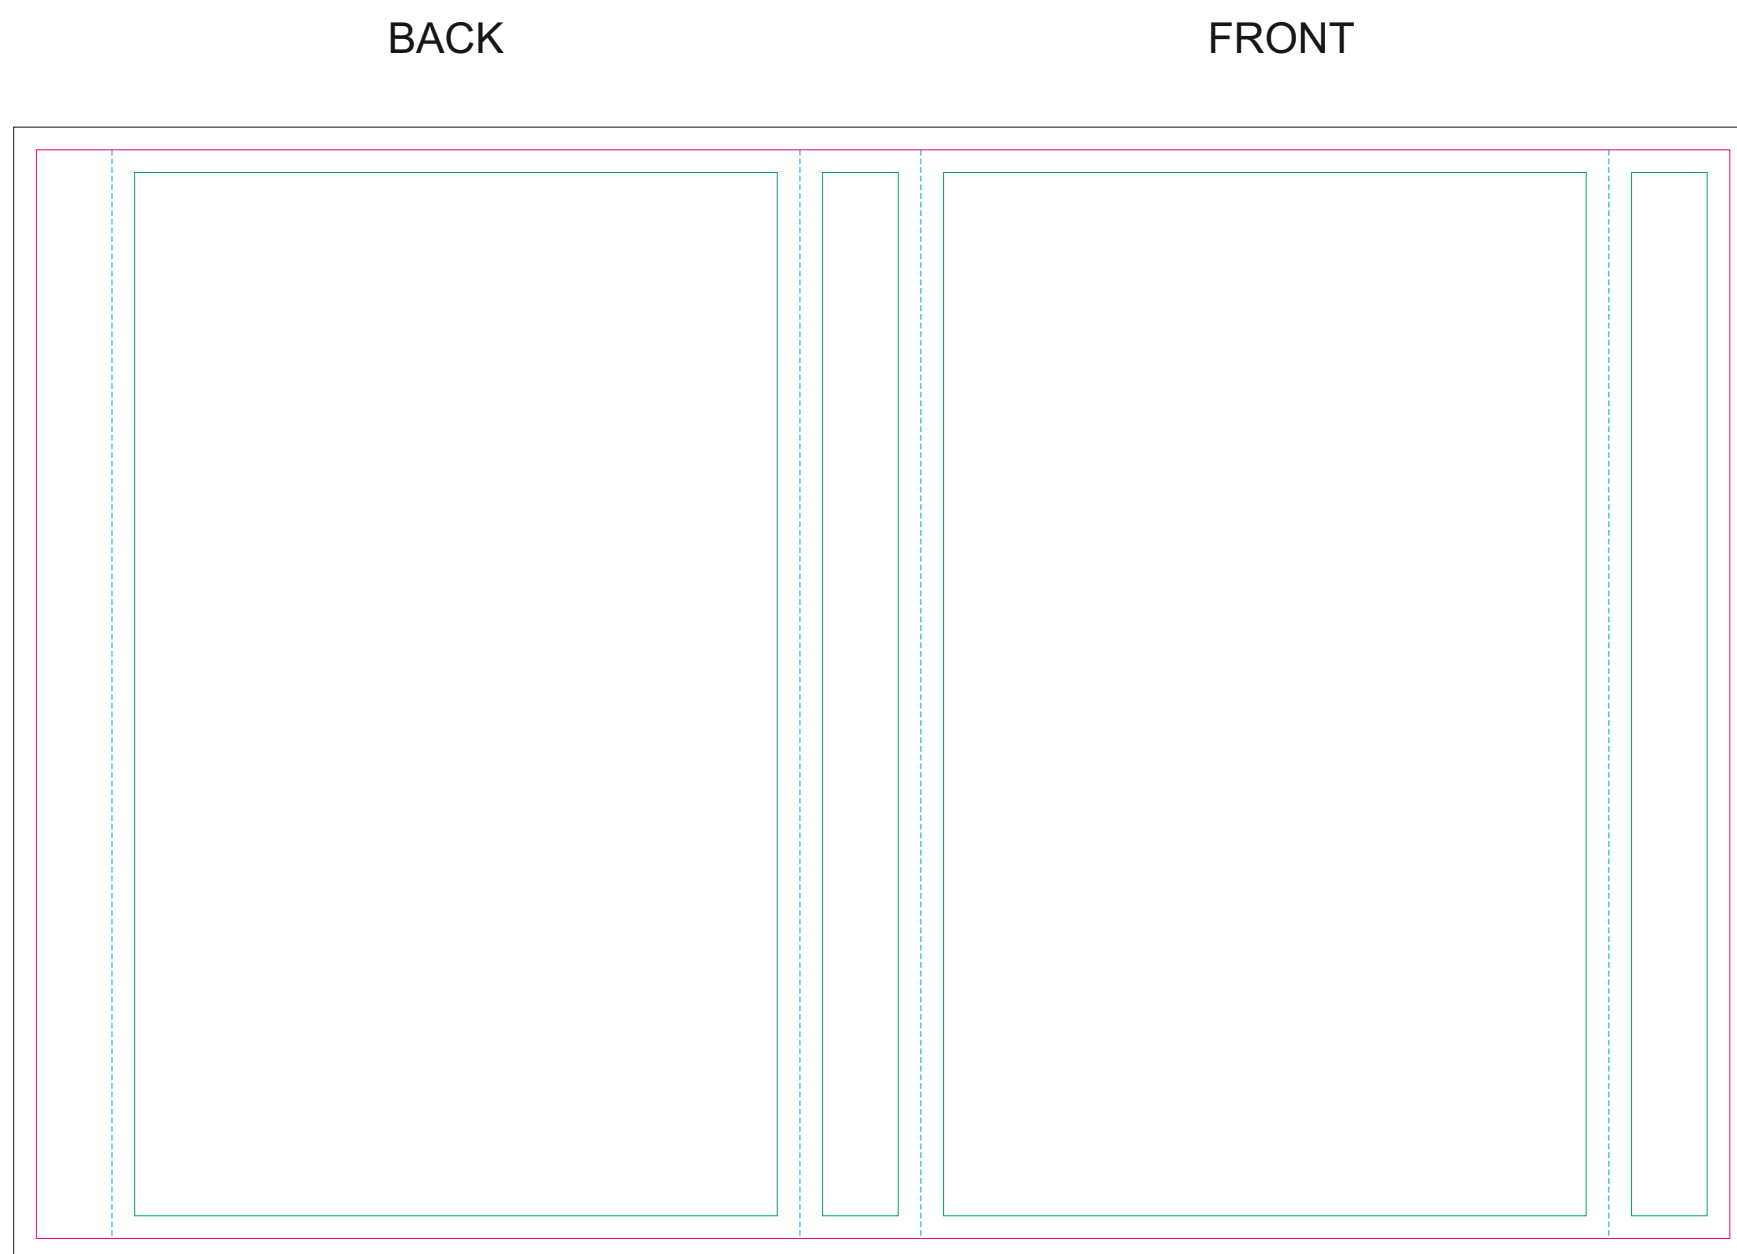

Paper Sleeve

- Margin
- Edge of product
- Bleed limit 3-3 mm (background must fill it)
- - - - - Fold line

resolution: min. 300 DPI
colours: CMYK
formats: TIFF, PDF, EPS, AI, CDR

The green line indicates the area all non-background object-texts, logos, etc.
The pink outline the maximum size of graphic visible on the product.
The black line indicates the size of the required graphics including bleed.
The blue line indicates the folding.