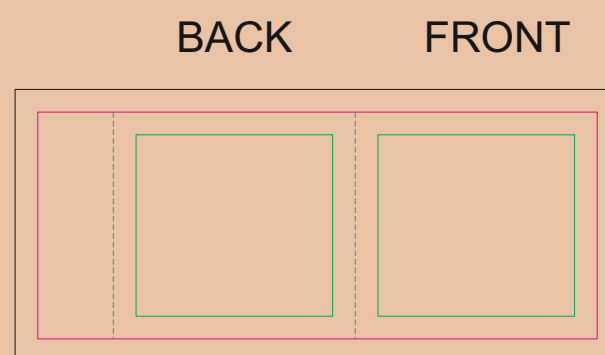

CRAFT Paper Sleeve

- Margin
- Edge of product
- Bleed limit 3-3 mm (background must fill it)
- - - - - Fold line

resolution: min. 300 DPI
colours: CMYK
formats: TIFF, PDF, EPS, AI, CDR

The green line indicates the area all non-background object-texts, logos, etc.
The pink outline the maximum size of graphic visible on the product.
The black line indicates the size of the required graphics including bleed.
The blue line indicates the folding.