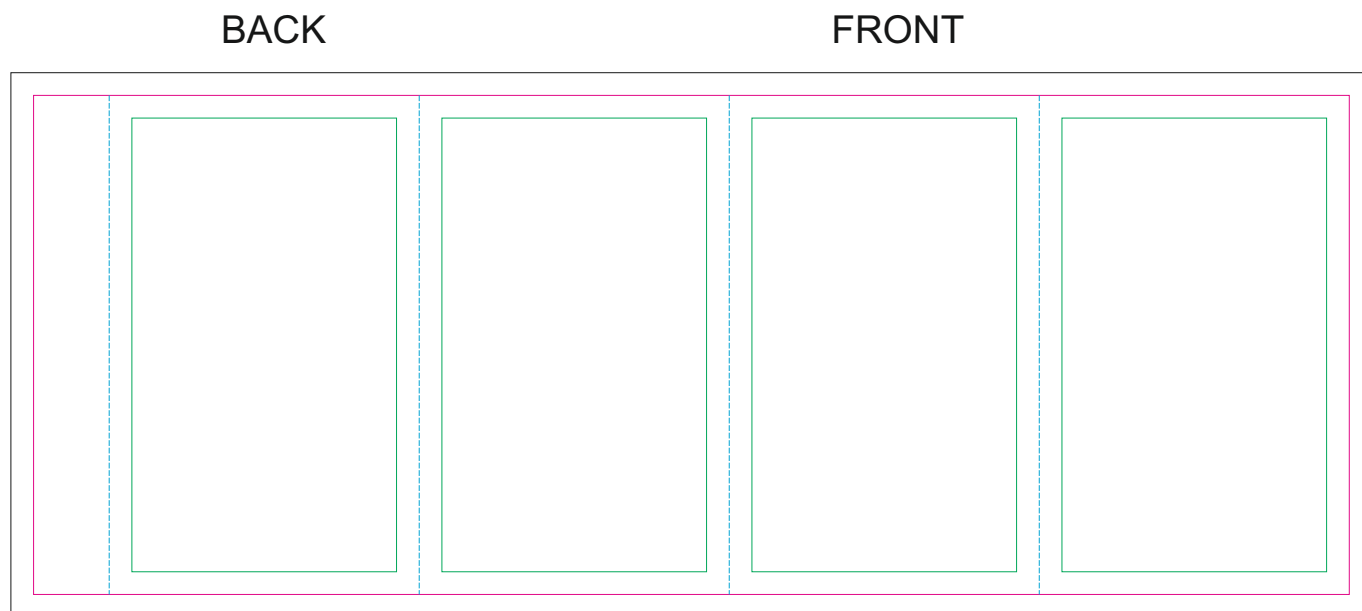

Paper Sleeve

- Margin
- Edge of product
- Bleed limit 3-3 mm (background must fill it)
- - - - Fold line

resolution: min. 300 DPI
colours: CMYK
formats: TIFF, PDF, EPS, AI, CDR

The green line indicates the area all non-background object-texts, logos, etc.
The pink outline the maximum size of graphic visible on the product.
The black line indicates the size of the required graphics including bleed.
The blue line indicates the folding.