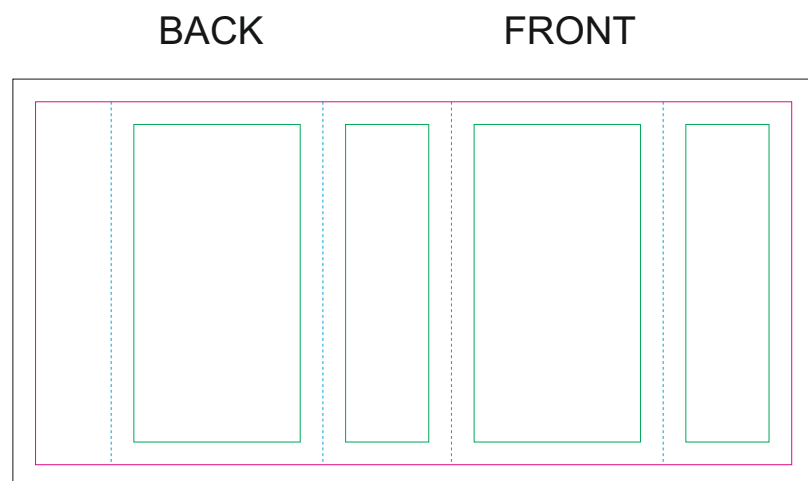

Paper Sleeve

- Margin
- Edge of product
- Bleed limit 3-3 mm (background must fill it)
- - - - Fold line

resolution: min. 300 DPI
colours: CMYK
formats: TIFF, PDF, EPS, AI, CDR

The green line indicates the area all non-background object-texts, logos, etc.
The pink outline the maximum size of graphic visible on the product.
The black line indicates the size of the required graphics including bleed.
The blue line indicates the folding.