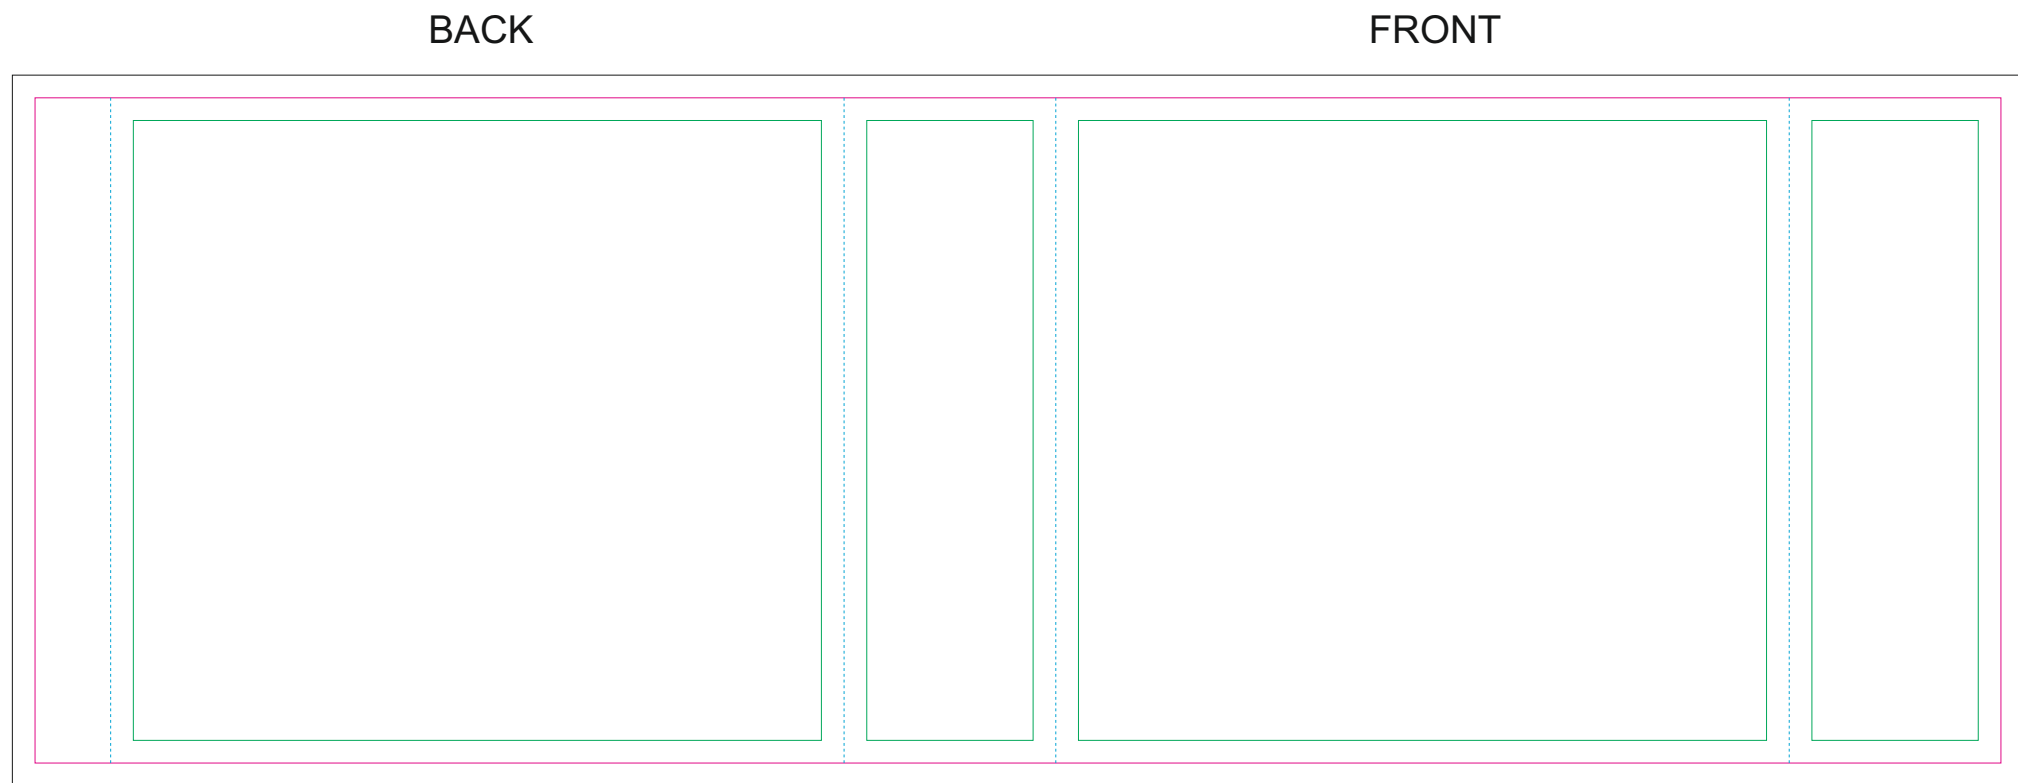

Paper Sleeve

- Margin
- Edge of product
- Bleed limit 3-3 mm (background must fill it)
- - - - - Fold line

resolution: min. 300 DPI
colours: CMYK
formats: TIFF, PDF, EPS, AI, CDR

The green line indicates the area all non-background object-texts, logos, etc.
The pink outline the maximum size of graphic visible on the product.
The black line indicates the size of the required graphics including bleed.
The blue line indicates the folding.