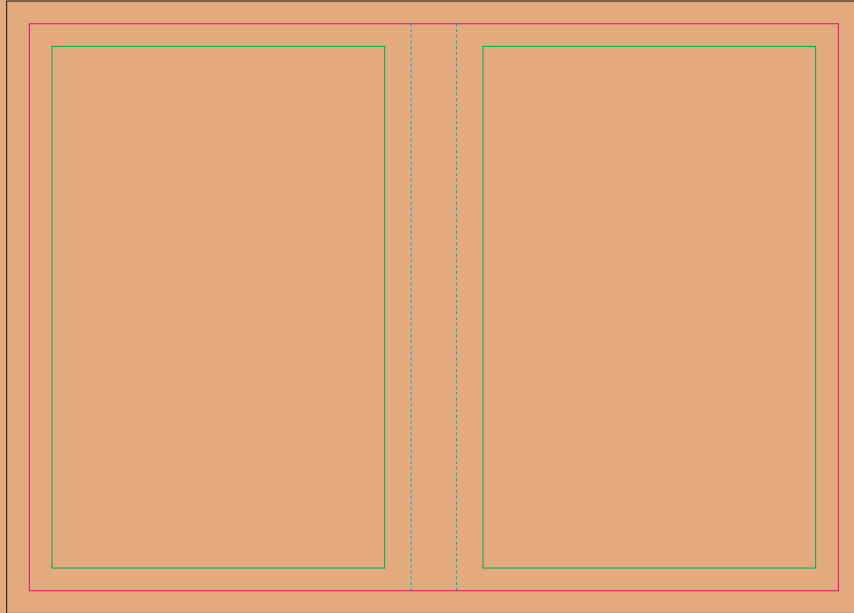

OUTSIDE

INSIDE

BACK

FRONT

FRONT

BACK

——— Bleed limit 3-3 mm (background must fill it)

——— Margin

——— Edge of product

----- Fold line

resolution: min. 300 DPI

colours: CMYK

formats: TIFF, PDF, EPS, AI, CDR

The green line indicates the area all non-background object-texts, logos, etc.

The pink outline the maximum size of graphic visible on the product.

The black line indicates the size of the required graphics including bleed.

The blue line indicates the folding.