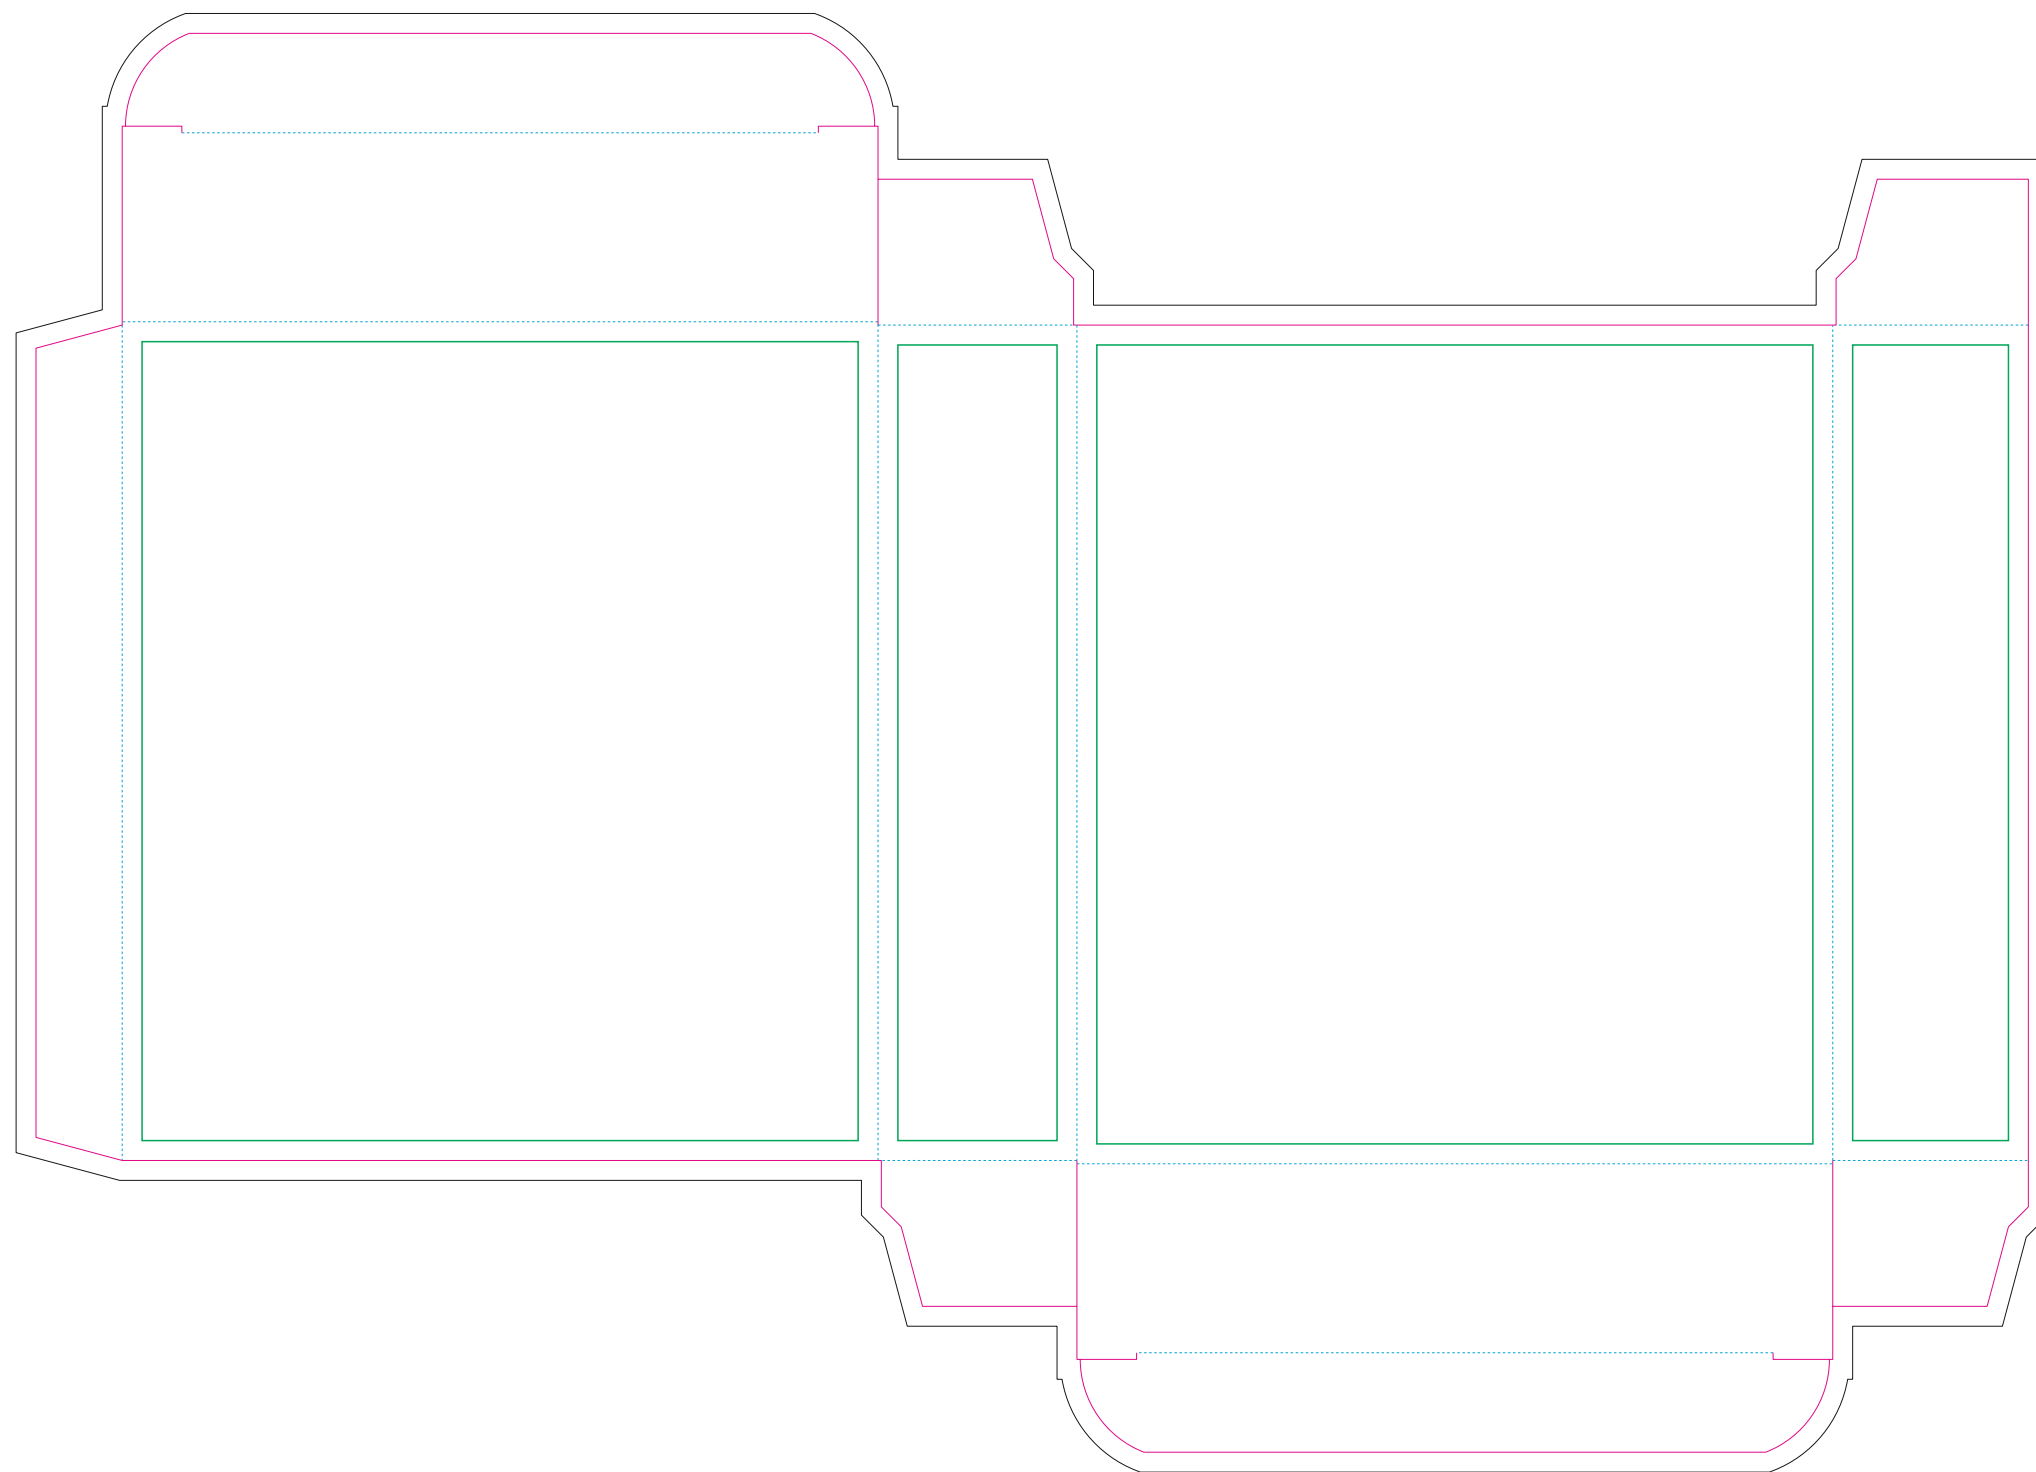

The size of the box is for reference only as product packaging size may vary.

- Margin
- Edge of product
- Bleed limit 3-3 mm (background must fill it)
- - - - - Fold line

resolution: min. 300DPI
colours: CMYK
formats: TIFF, PDF, EPS, AI, CDR

The green line indicates the area all non-background object - texts, logos, etc.
The pink outline the maximum size of graphic visible on the product.
The black line indicates the size of the required graphics including bleed.
The blue line indicates the folding.