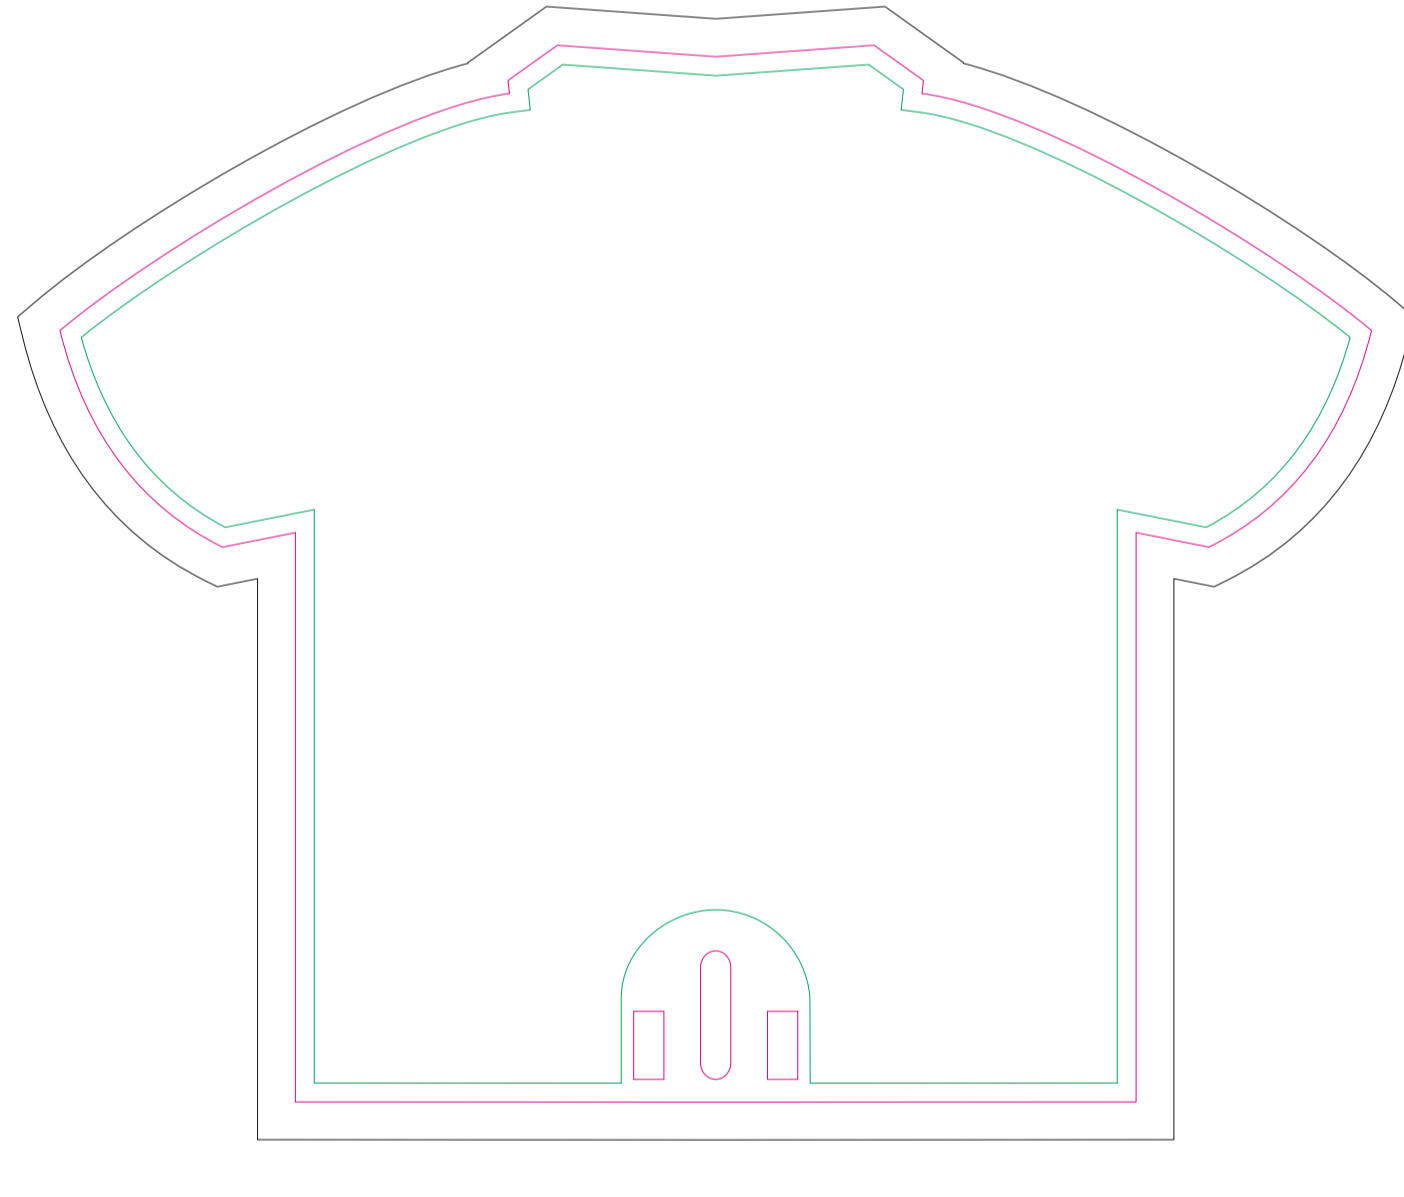

FRONT

BACK

resolution: min. 300 DPI
colours: CMYK
formats: TIFF, PDF, EPS, AI, CDR

— Margin
— Edge of product
— Bleed limit 5-5 mm (background must fill it)

The green line indicates the area all non-background object-texts, logos, etc.
The pink outline the maximum size of graphic visible on the product.
The black line indicates the size of the required graphics including bleed.