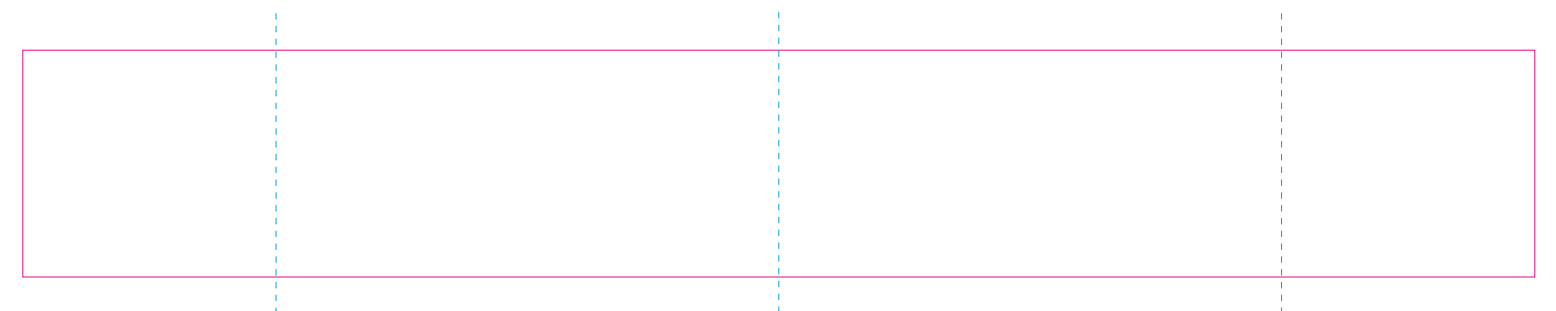

RUV

RS

ER 2

ER 1

— Edge of graphics

- - - centerlines

resolution: min. 300 DPI
colours: CMYK
formats: TIFF, PDF, EPS, AI, CDR

The pink outline the maximum size of graphic visible on the product.
The blue dash line indicates the center line of the left, right and middle side of object.