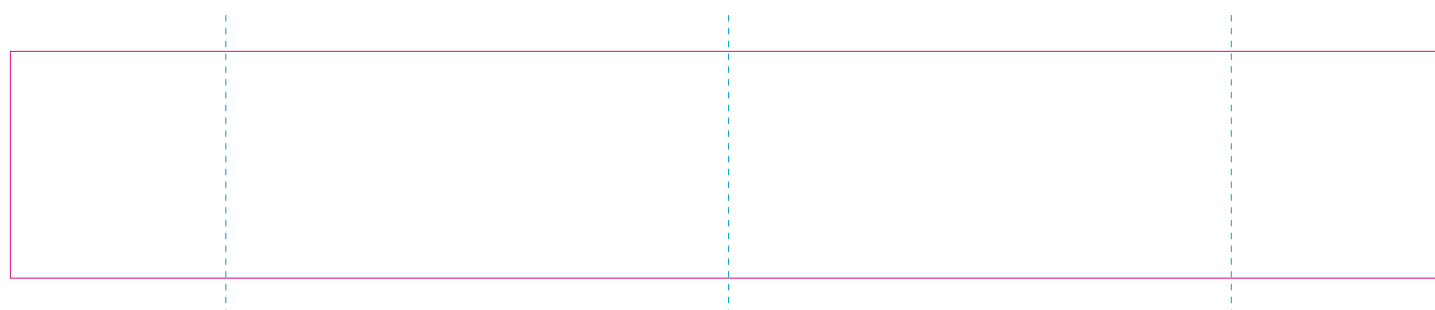

RUV

RS

ER 2

ER 1

— Edge of graphics

- - - centerlines

resolution: min. 300 DPI
colours: CMYK
formats: TIFF, PDF, EPS, AI, CDR

The pink outline the maximum size of graphic visible on the product.
The blue dash line indicates the center line of the left, right and middle side of object.