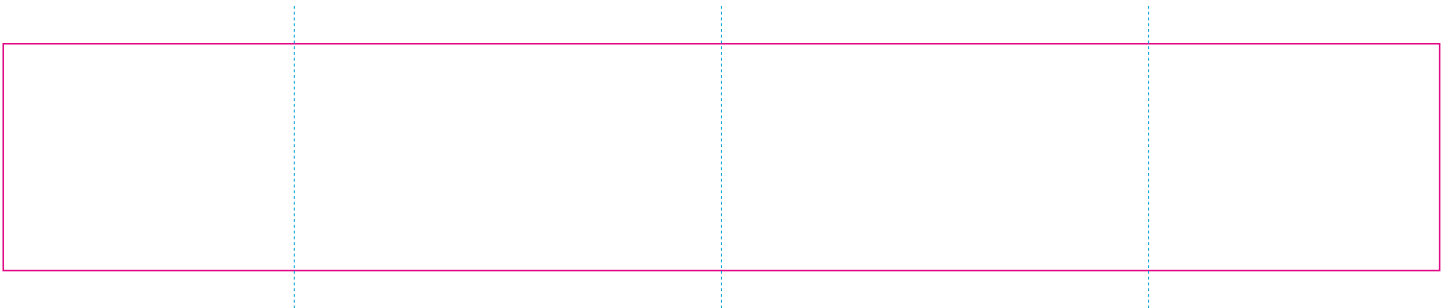

ER 1

ER 2

— Edge of product

- - - centerlines

resolution: min. 300 DPI

colours: CMYK

formats: TIFF, PDF, EPS, AI, CDR

The pink outline the maximum size of graphic visible on the product.

The blue dash line indicates the center line of the left, right and middle side of object.