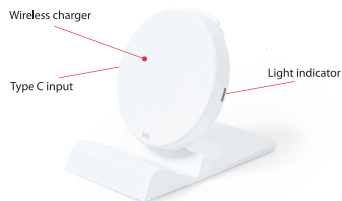

Product Overview:

Specifications:

Working distance: 6mm
Type C input: 5-9V $\equiv$ 1.5-2A
Wireless output: 5-9V $\equiv$ 1-1.67A, 5-15W
Suitable for all mobile devices with Qi technology.

Operation:

1. Connect the Type C cable to the Type C port on the wireless charger and the other end of the cable into a USB AC adapter. A red light indicates charger is connected correctly and ready to use.
2. Place your Qi compatible device on top of the wireless charger, ensuring that it is face up and centrally positioned.
3. When the wireless charger is working correctly a blue light indicator will light up.

Note: If your phone has a protective case you may need to remove it for a successful connection when using the wireless charger.

Warnings:

1. Do not expose this product to rain or damp conditions.
2. Prevent this item from falling as it could cause serious damage.
3. Do not dismantle, repair or modify this product by yourself, contact an authorized specialist.
4. In order to avoid any risk, do not dispose of this product inappropriately or throw it into the fire.
5. Clean it with a dry cloth.
6. Do not place this item near sources of heat or expose to direct sunlight.
7. Do not insert any metal objects into this device as there is a risk of causing a short circuit in the unit.
8. To avoid risk, do not place any metal objects between the charger and the mobile device during the charging process.
9. Do not use mobile devices with a metal case.
10. Keep out of reach of children.

MADE IN PRC