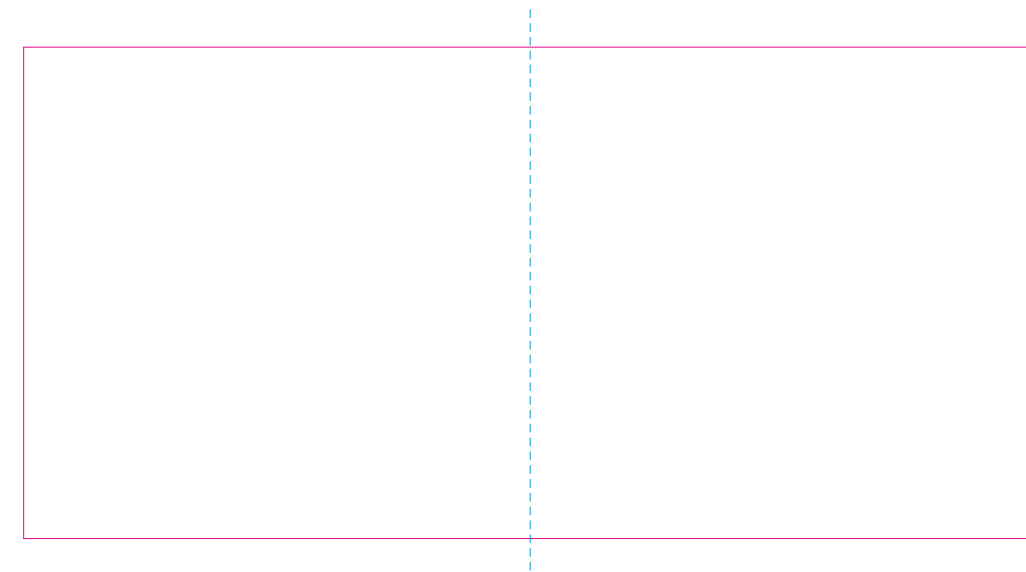

ER 2

ER 1

RS

— Edge of graphics

- - - centerlines

file format: vector
colours: in one color
formats: PDF, EPS, AI, CDR

The pink outline the maximum size of graphic visible on the product.
The blue dash line indicates the center line of the left, right and middle side of object.

With rotary screen printing technology the product can only be printed on the opposite side of the handle, please do not position the design on the right or left handed side.