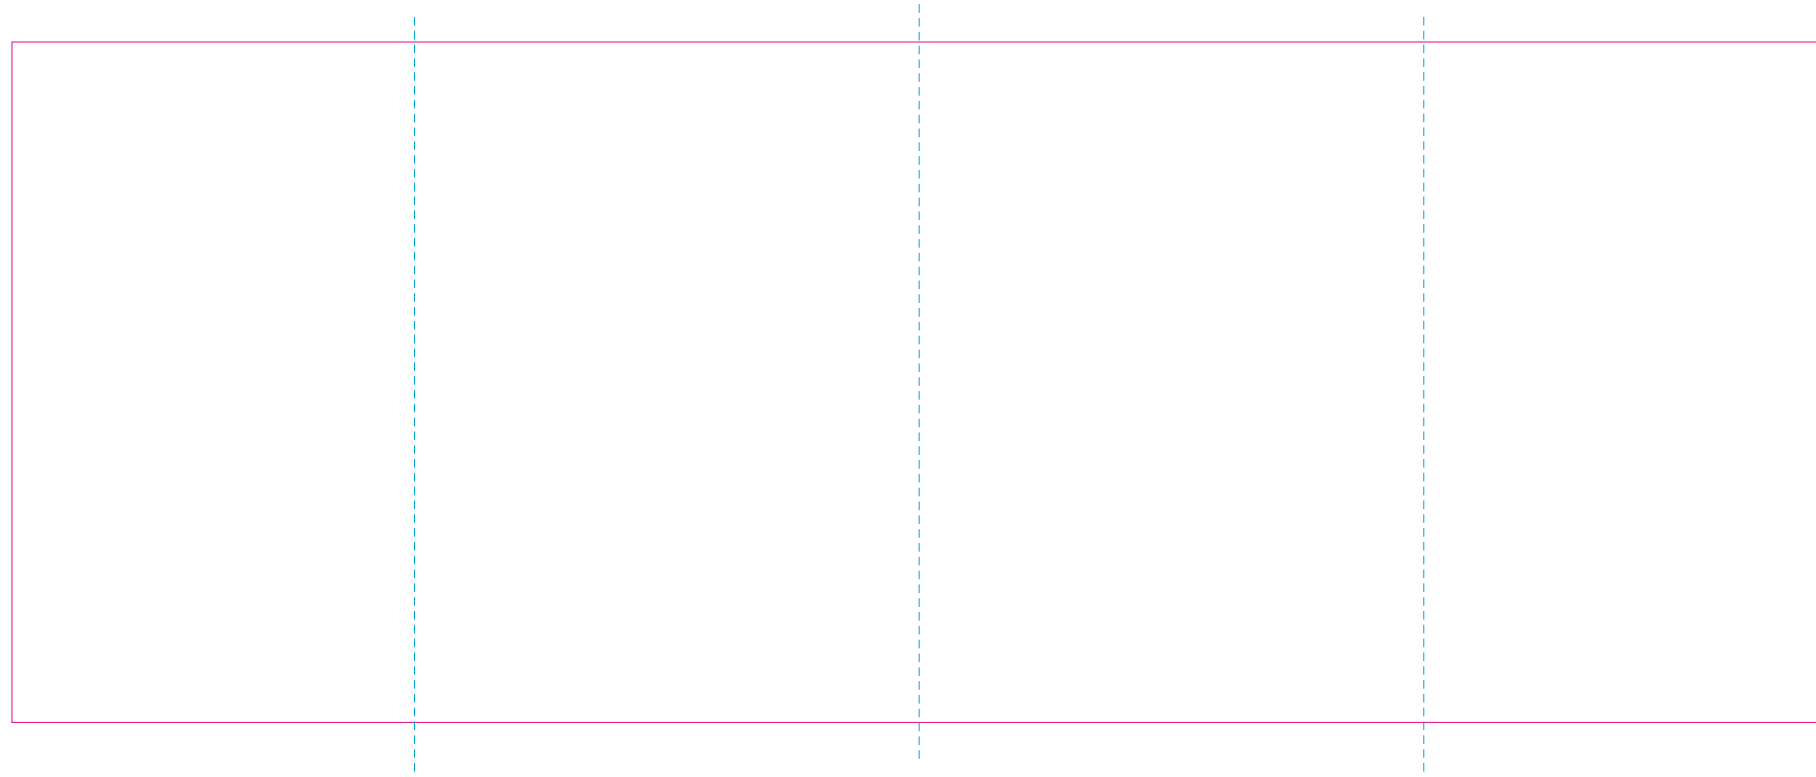

ER 2

ER 1

RS

— Edge of graphics

- - - centerlines

file format: vector
colours: in one color
formats: PDF, EPS, AI, CDR

The pink outline the maximum size of graphic visible on the product.
The blue dash line indicates the center line of the left, right and middle side of object.

With rotary screen printing technology the product can only be printed on the opposite side of the handle, please do not position the design on the right or left handed side.