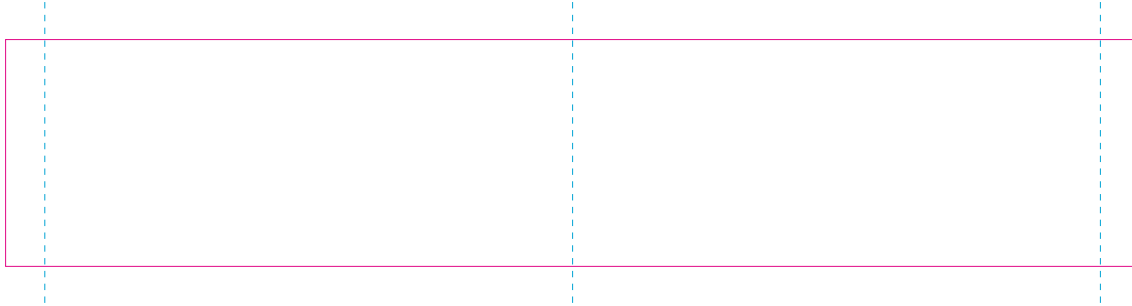

C

———— Edge of graphics

----- centerlines

resolution: min. 300 DPI

colours: CMYK

formats: TIFF, PDF, EPS, AI, CDR

The pink outline the maximum size of graphic visible on the product.

The blue dash line indicates the center line of the left, right and middle side of object.