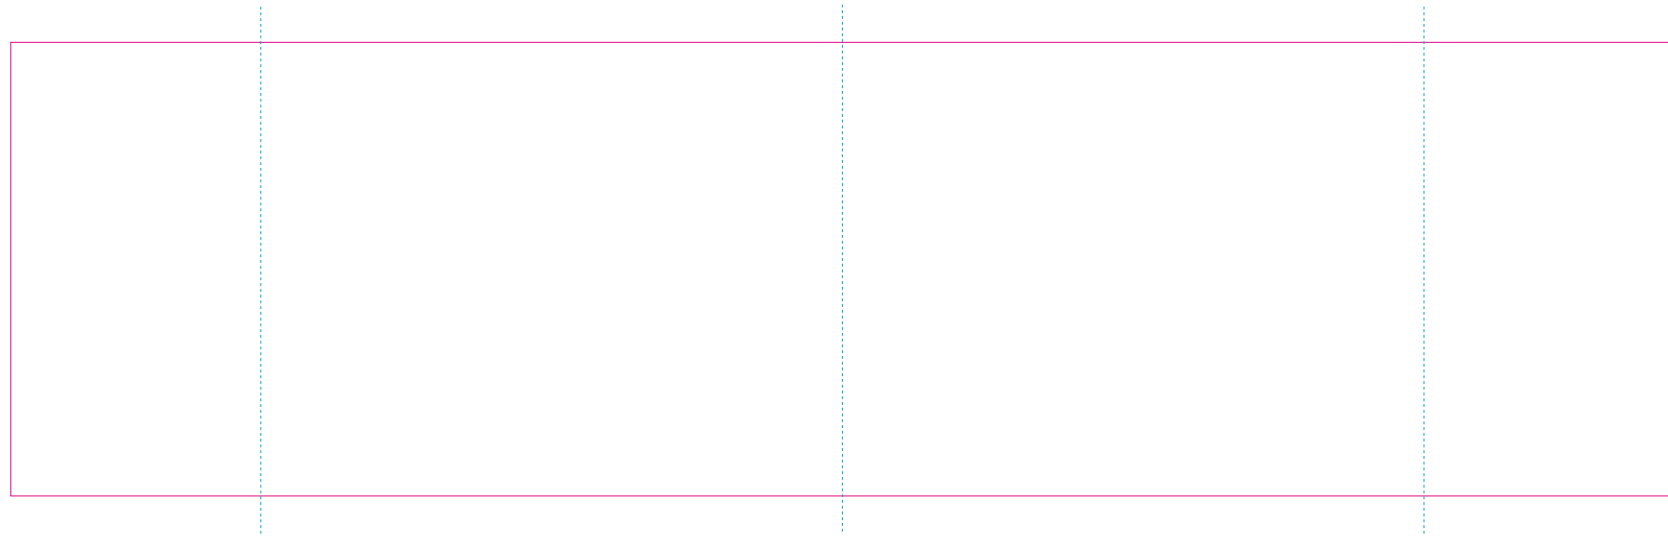

ORIGINAL ARTWORK (UNWARPED)

CURVED ARTWORK (HORIZONTAL SCALE)

— Edge of graphics
- - - centerlines

resolution: min. 300 DPI
colours: CMYK
formats: TIFF, PDF, EPS, AI, CDR

The pink outline the maximum size of graphic visible on the product.
The blue dash line indicates the center line of the left, right and middle side of object.