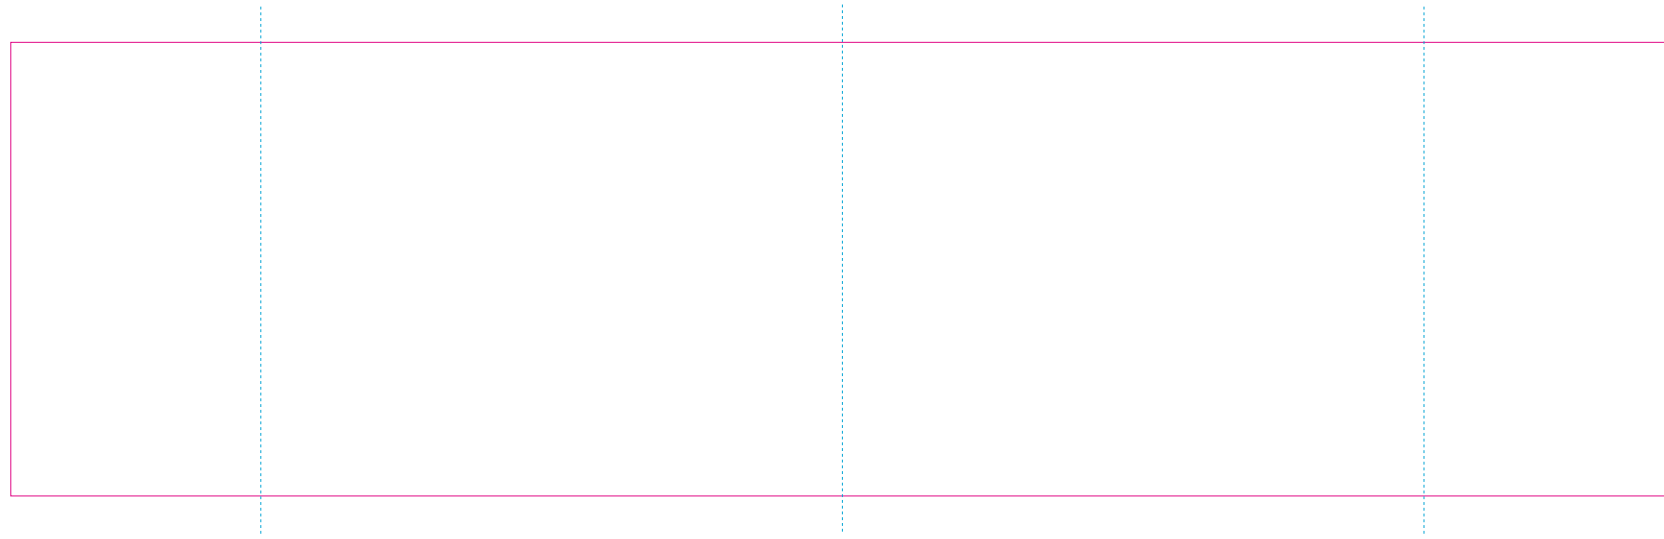

ORIGINAL ARTWORK (UNWARPED)

CURVED ARTWORK (HORIZONTAL SCALE)

— Edge of graphics
- - - centerlines

resolution: min. 300 DPI
colours: CMYK
formats: TIFF, PDF, EPS, AI, CDR

The pink outline the maximum size of graphic visible on the product.
The blue dash line indicates the center line of the left, right and middle side of object.