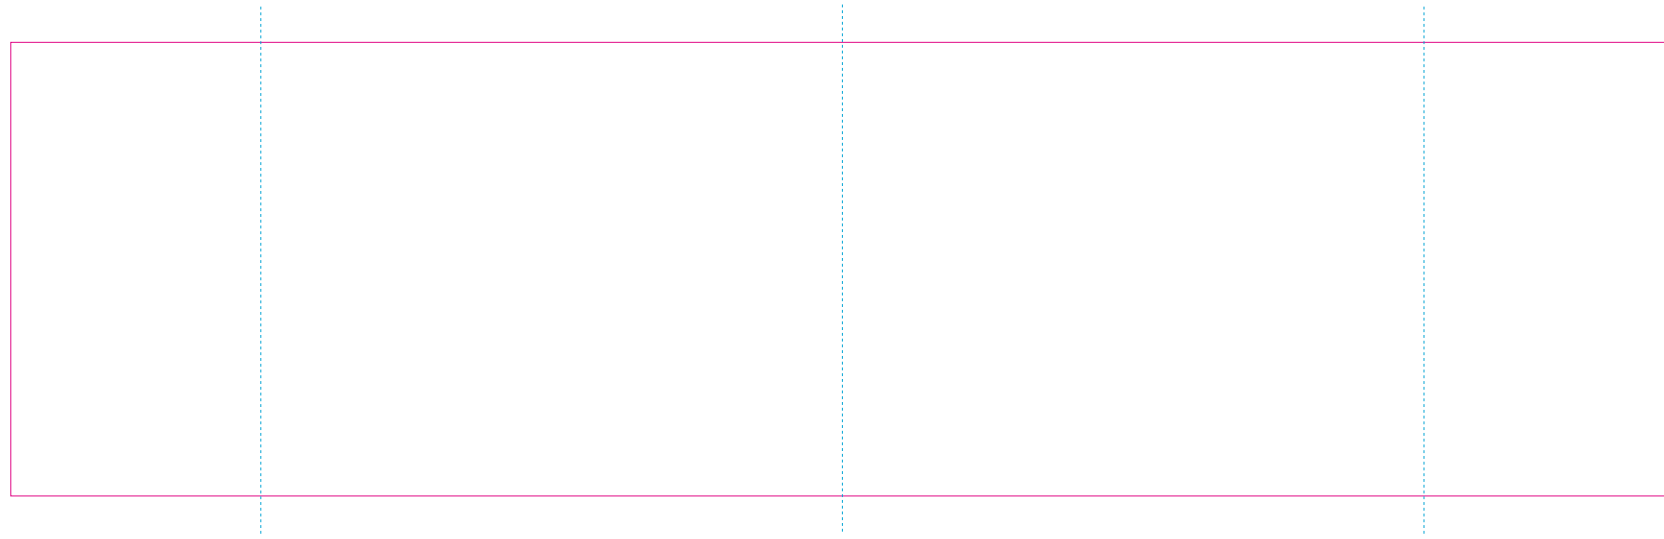

# ORIGINAL ARTWORK (UNWARPED)

# CURVED ARTWORK (HORIZONTAL SCALE)

— Edge of graphics  
- - - centerlines

resolution: min. 300 DPI  
colours: CMYK  
formats: TIFF, PDF, EPS, AI, CDR

The pink outline the maximum size of graphic visible on the product.  
The blue dash line indicates the center line of the left, right and middle side of object.