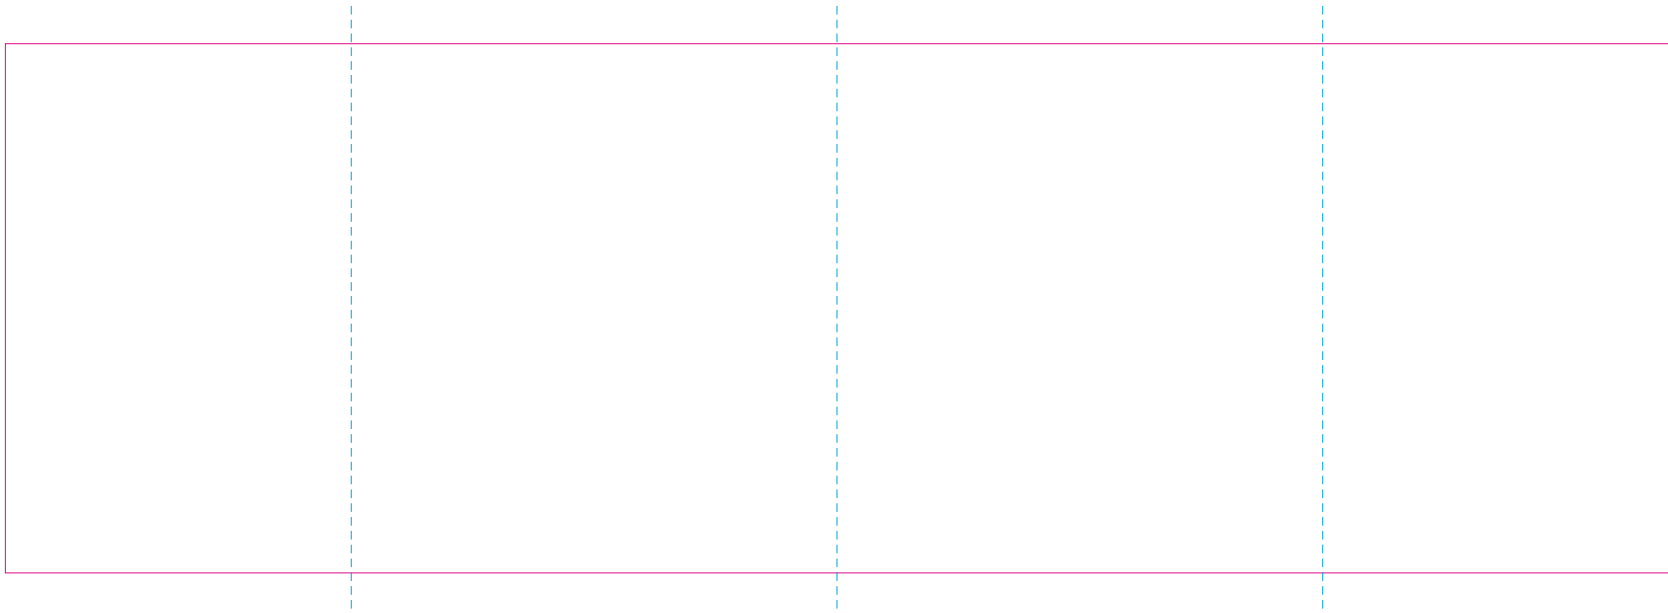

RS

RUV

— Edge of graphics

- - - centerlines

resolution: min. 300 DPI
colours: CMYK
formats: TIFF, PDF, EPS, AI, CDR

The pink outline the maximum size of graphic visible on the product.

The blue dash line indicates the center line of the left, right and middle side of object.