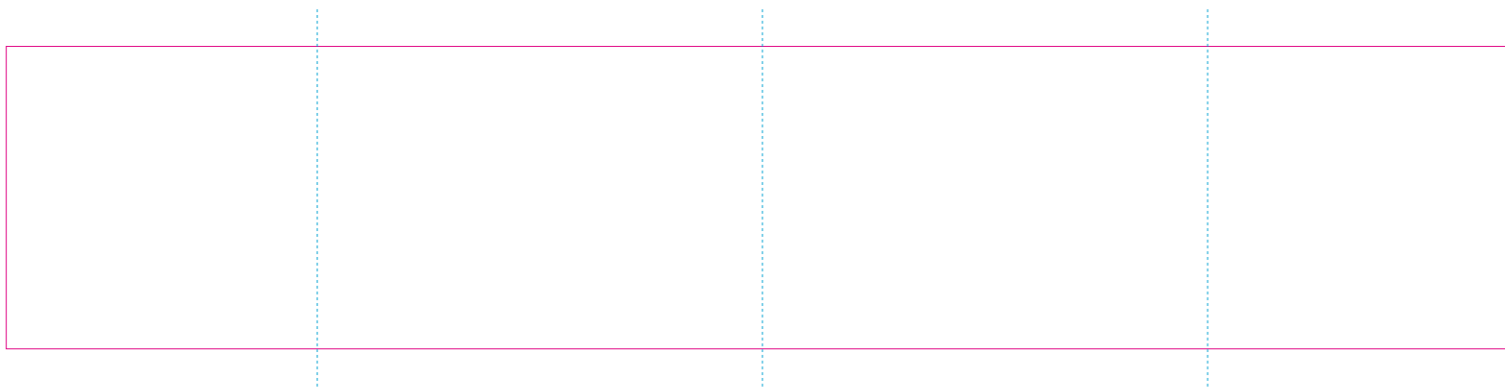

DO

RUV

RS

- Margin
- Edge of product
- Bleed limit 3-3 mm (background must fill it)
- - - - - Fold line

resolution: min. 300 DPI
colours: CMYK
formats: TIFF, PDF, EPS, AI, CDR

The green line indicates the area all non-background object-texts, logos, etc.
The pink outline the maximum size of graphic visible on the product.
The black line indicates the size of the required graphics including bleed.
The blue line indicates the folding.