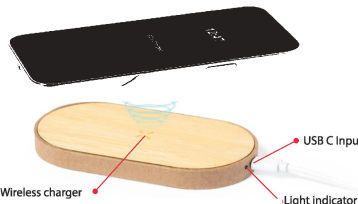

Product Overview:

Specifications:

Working distance: Up to 6mm
Type C input: 5-9V===2A
Wireless output: 5-9V===1-1.1A, 5-10W
Suitable for all mobile devices with Qi technology.

Operation:

1. Connect the charger to the power source using the supplied cable. The light indicator placed at the back side will light up in red colour.
2. Place your Qi compatible device on top of the wireless charger, ensuring that it centrally positioned.
3. When the wireless charger is working correctly, the light indicator will light up in blue colour.

Note: If your phone has a protective case you may need to remove it for a successful connection when using the wireless charger.

Warnings:

1. Do not expose this product to rain or damp conditions.
2. Prevent this item from falling as it could cause serious damage.
3. Do not dismantle, repair or modify this product by yourself, contact an authorized specialist.
4. In order to avoid any risk, do not dispose of this product inappropriately or throw it into the fire.
5. Clean it with a dry cloth.
6. Do not place this item near sources of heat or expose to direct sunlight.
7. Do not insert any metal objects into this device as there is a risk of causing a short circuit in the unit.
8. To avoid risk, do not place any metal objects between the charger and the mobile device during the charging process.
9. Do not use mobile devices with a metal case.
10. Keep out of reach of children.