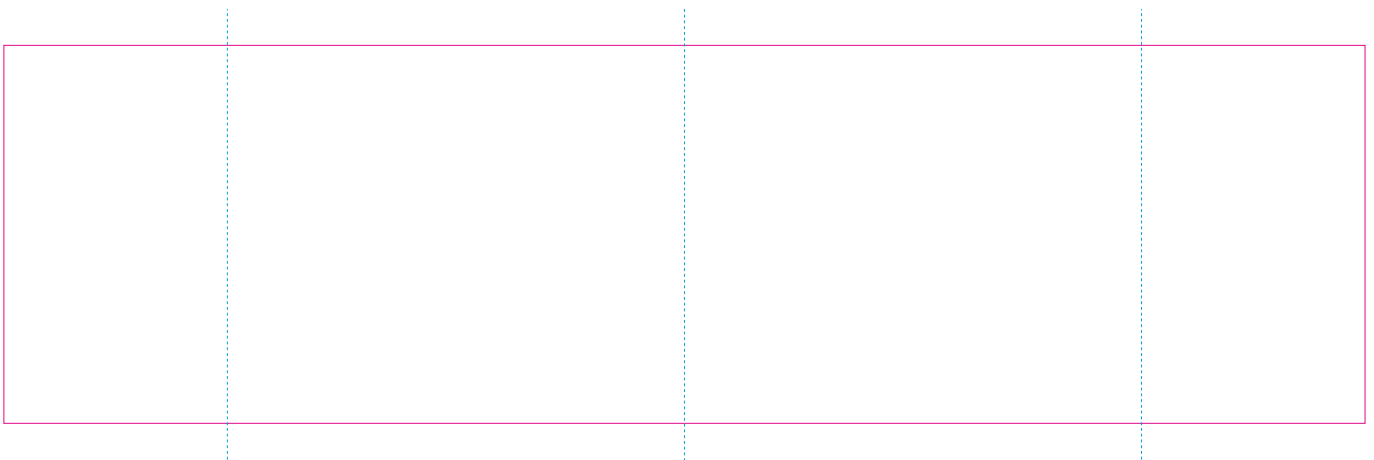

ER 1

ER 2

— Edge of graphics

- - - centerlines

resolution: min. 300 DPI

colours: CMYK

formats: TIFF, PDF, EPS, AI, CDR

The pink outline the maximum size of graphic visible on the product.

The blue dash line indicates the center line of the left, right and middle side of object.