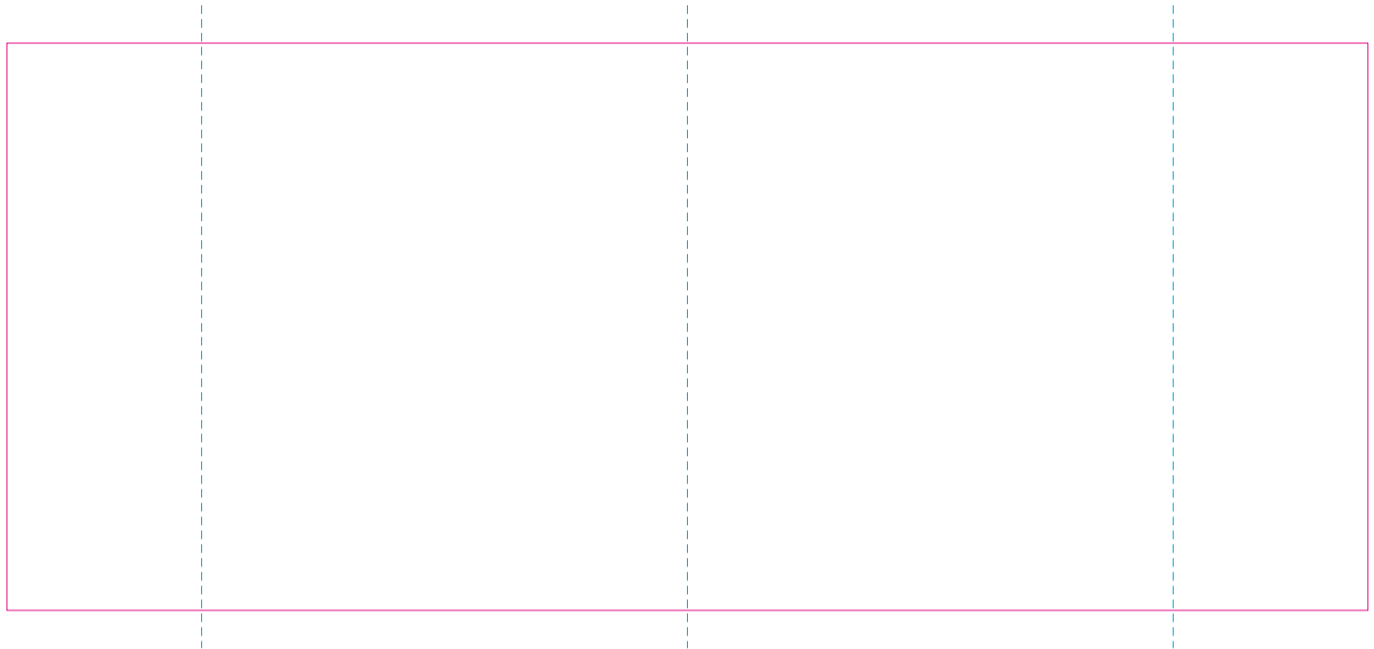

WPC, C

RS

With rotary screen printing technology the product can only be printed on the opposite side of the handle, please do not position the design on the right or left handed side.

— Edge of graphics

- - - centerlines

file format: vector

colours: in one color

formats: PDF, EPS, AI, CDR

The pink outline the maximum size of graphic visible on the product.

The blue dash line indicates the center line of the left, right and middle side of object.