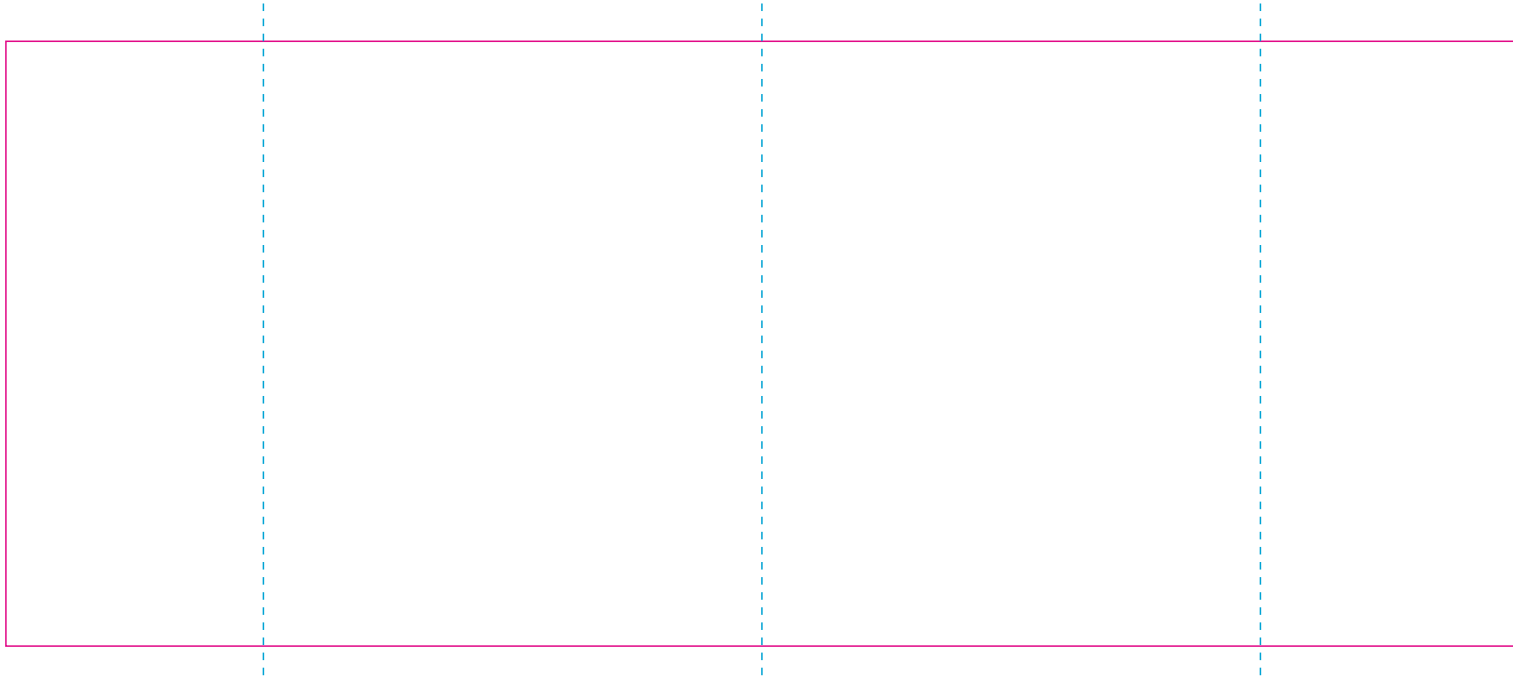

ER 1

ER 2

RS 2

RUV

— Edge of graphics

- - - centerlines

resolution: min. 300 DPI  
colours: CMYK  
formats: TIFF, PDF, EPS, AI, CDR

The pink outline the maximum size of graphic visible on the product.  
The blue dash line indicates the center line of the left, right and middle side of object.