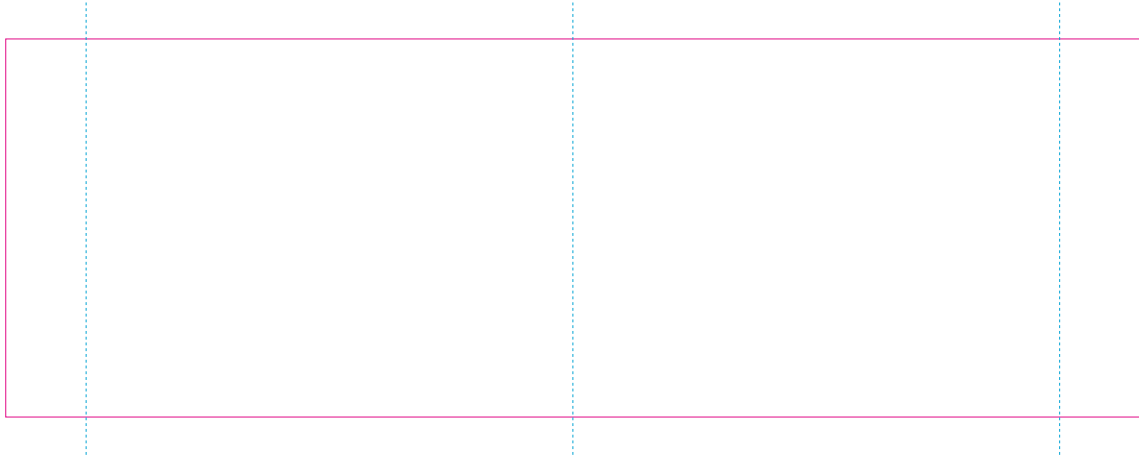

RS

—— Edge of graphics

----- centerlines

resolution: min. 300 DPI

colours: CMYK

formats: TIFF, PDF, EPS, AI, CDR

The pink outline the maximum size of graphic visible on the product.

The blue dash line indicates the center line of the left, right and middle side of object.