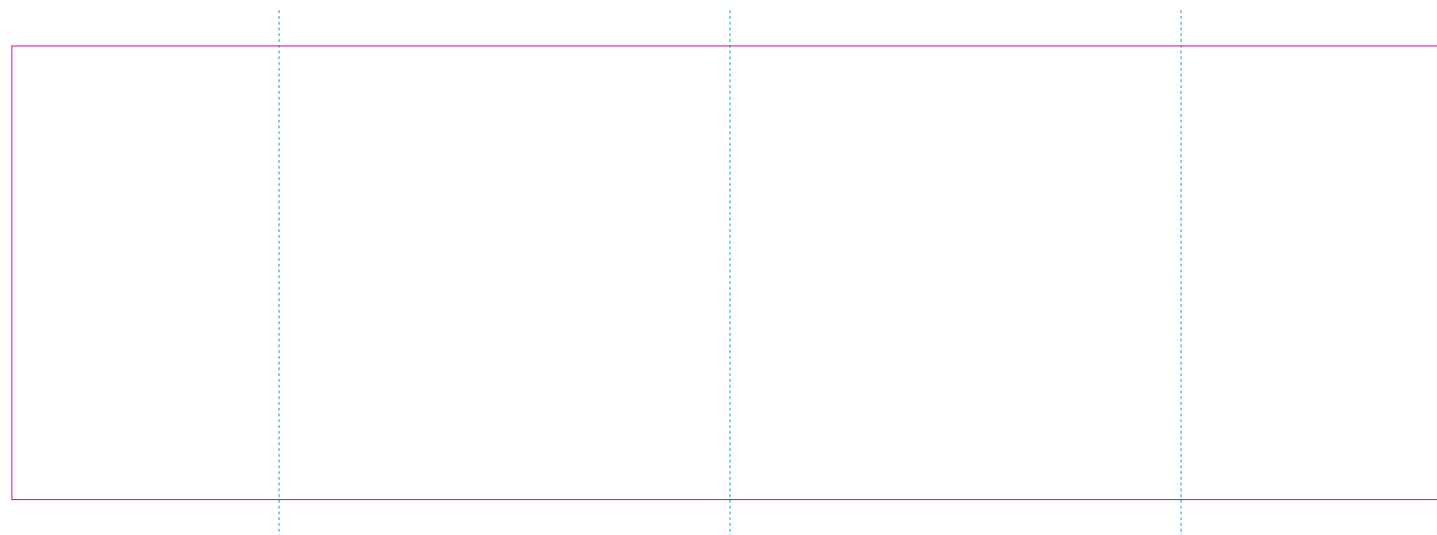

ER 2

ER 1, RS

With rotary screen printing technology the product can only be printed on the opposite side of the handle, please do not position the design on the right or left handed side.

— Edge of graphics

- - - centerlines

file format: vector

colours: in one color

formats: PDF, EPS, AI, CDR

The pink outline the maximum size of graphic visible on the product.

The blue dash line indicates the center line of the left, right and middle side of object.