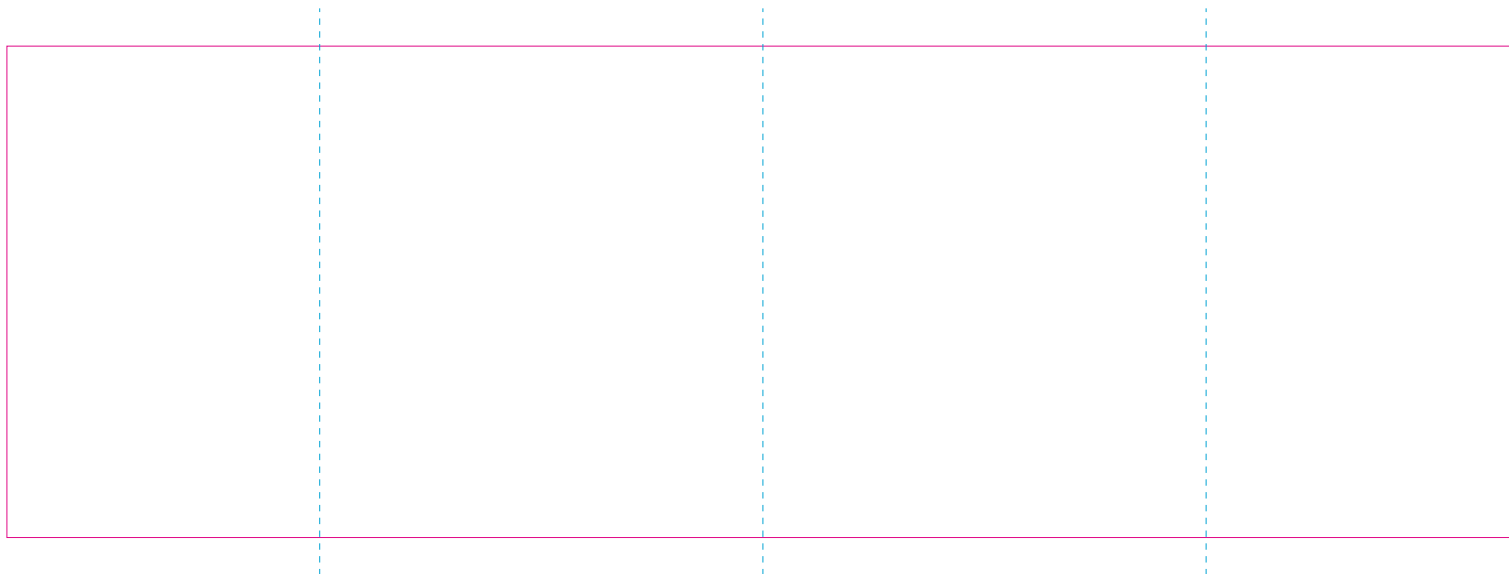

# RS

— Edge of graphics

- - - centerlines

resolution: min. 300 DPI

colours: CMYK

formats: TIFF, PDF, EPS, AI, CDR

The pink outline the maximum size of graphic visible on the product.

The blue dash line indicates the center line of the left, right and middle side of object.