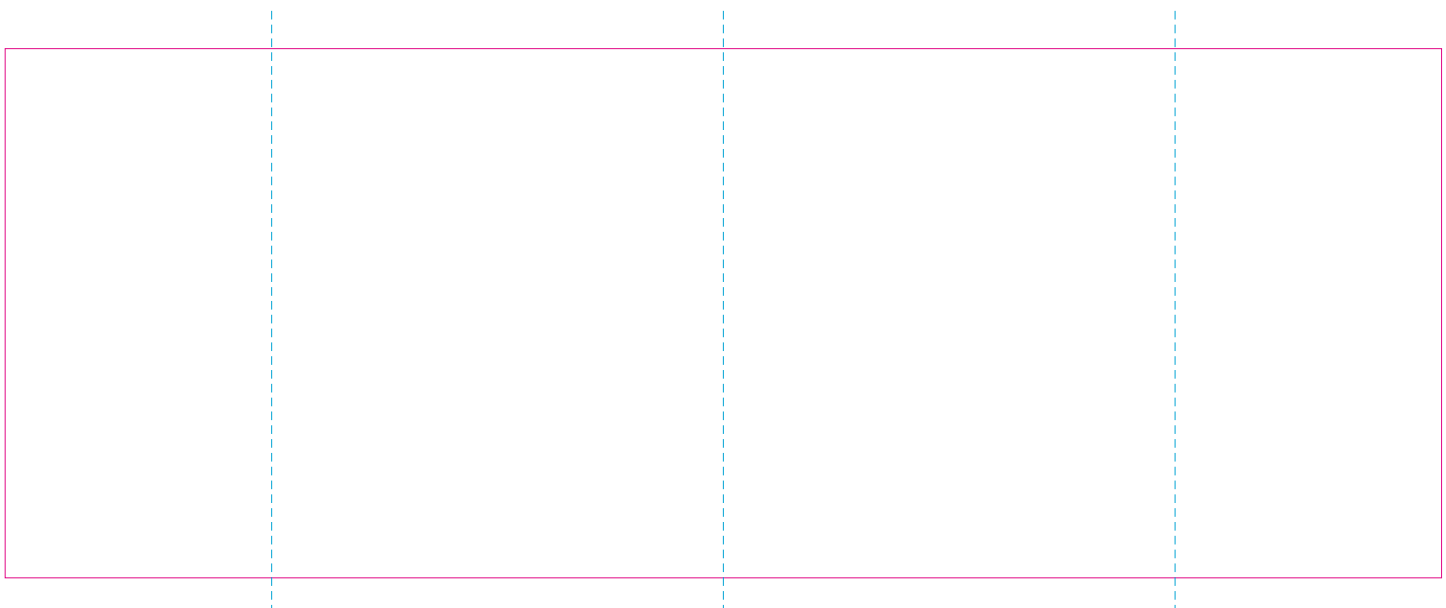

ER 1, RS

With rotary screen printing technology the product can only be printed on the opposite side of the handle, please do not position the design on the right or left handed side.

ER 2, C

—— Edge of graphics

----- centerlines

file format: vector

colours: in one color

formats: PDF, EPS, AI, CDR

The pink outline the maximum size of graphic visible on the product.

The blue dash line indicates the center line of the left, right and middle side of object.