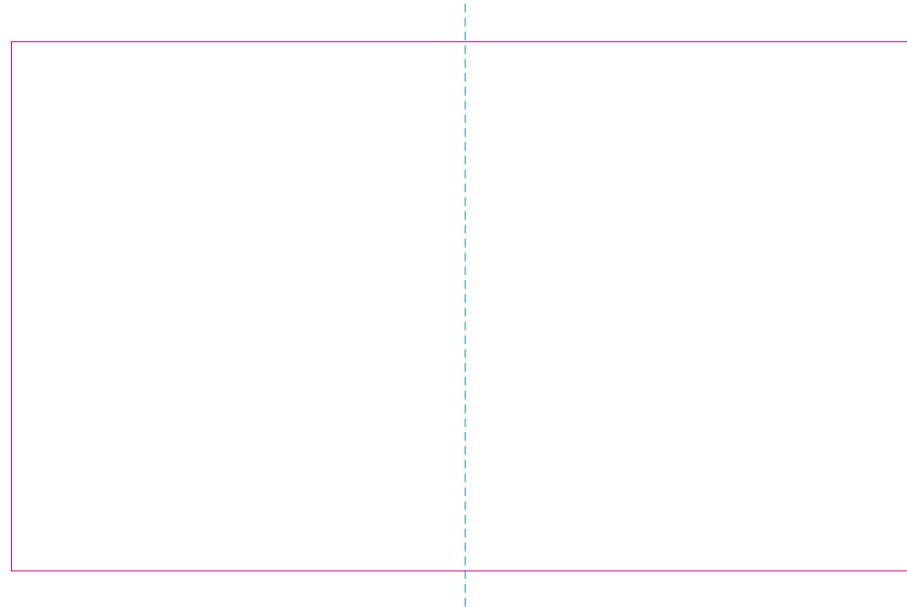

ER 1, RS

With rotary screen printing technology the product can only be printed on the opposite side of the handle, please do not position the design on the right or left handed side.

ER 2, C

—— Edge of graphics

----- centerlines

file format: vector

colours: in one color

formats: PDF, EPS, AI, CDR

The pink outline the maximum size of graphic visible on the product.

The blue dash line indicates the center line of the left, right and middle side of object.