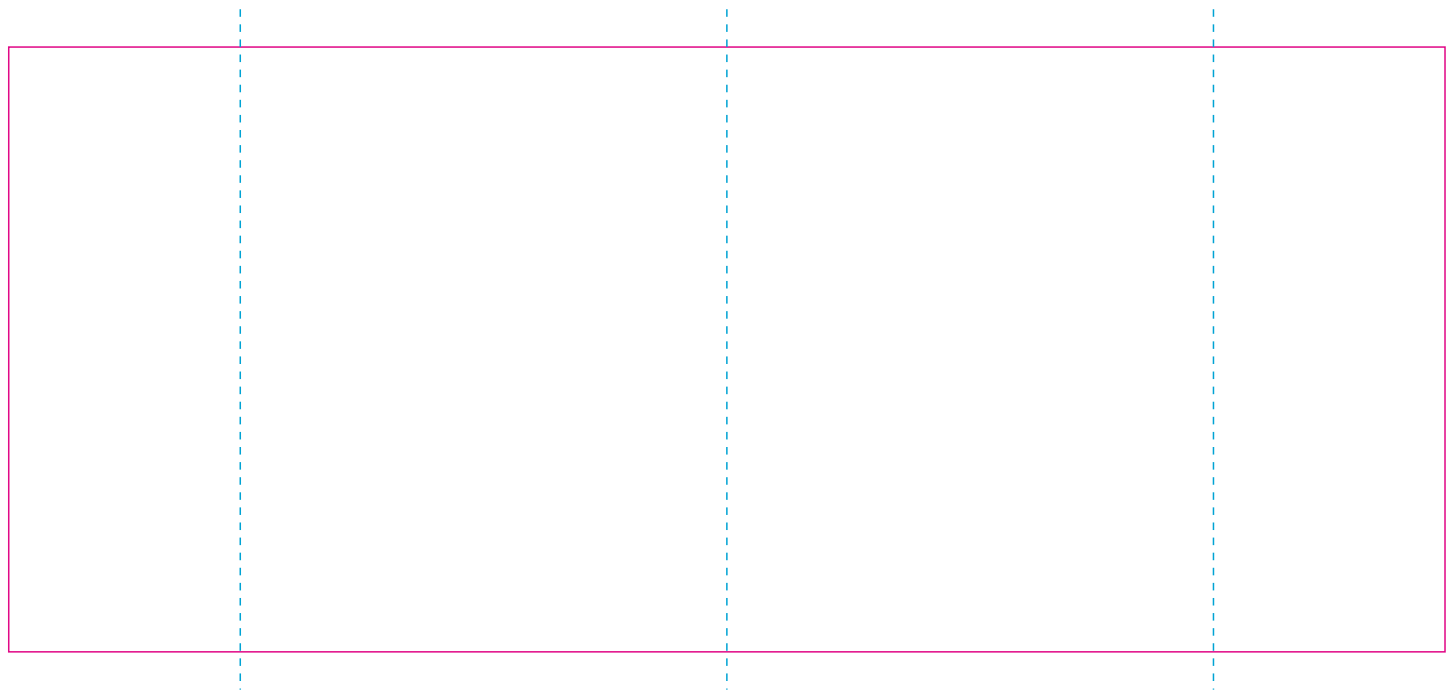

RS 3

With rotary screen printing technology the product can only be printed on the opposite side of the handle, please do not position the design on the right or left handed side.

ER 1

ER 2

— Edge of graphics

- - - centerlines

file format: vector
colours: in one color
formats: PDF, EPS, AI, CDR

The pink outline the maximum size of graphic visible on the product.
The blue dash line indicates the center line of the left, right and middle side of object.