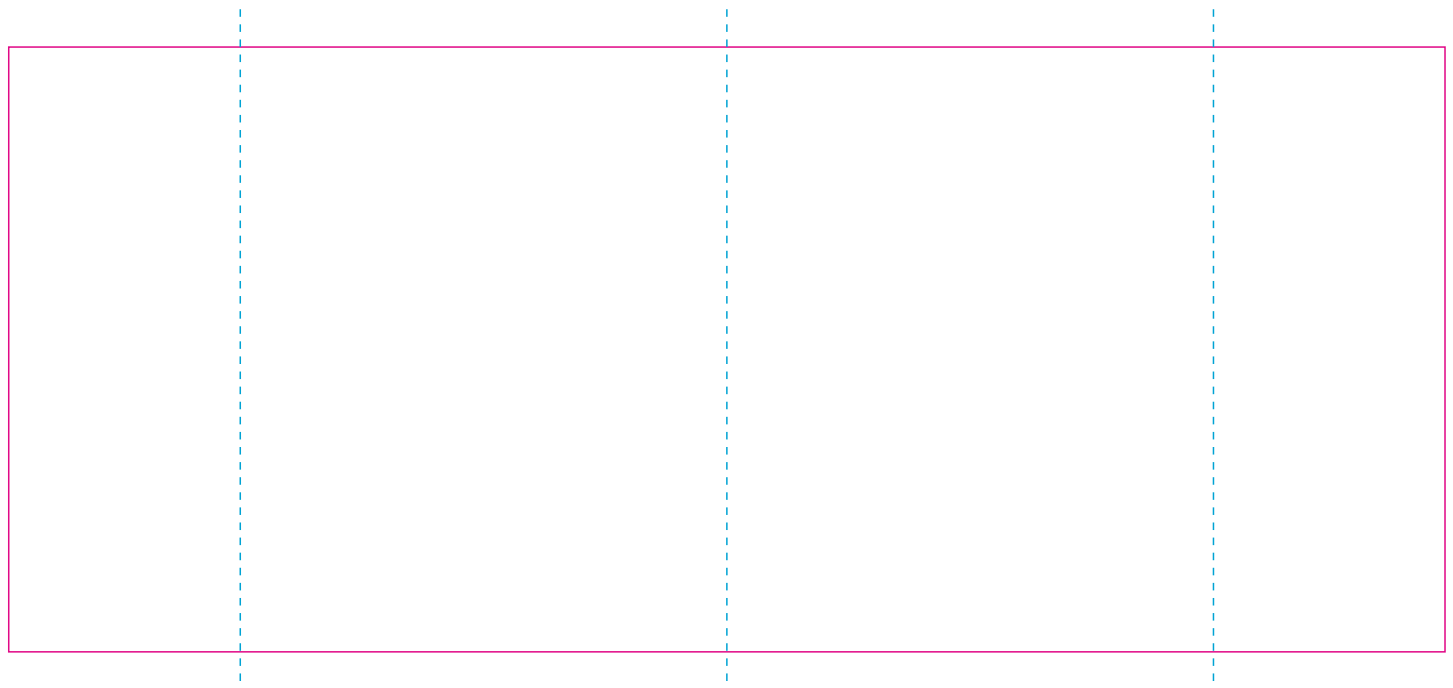

RS 3

With rotary screen printing technology the product can only be printed on the opposite side of the handle, please do not position the design on the right or left handed side.

ER 1

ER 2

— Edge of graphics

- - - centerlines

file format: vector
colours: in one color
formats: PDF, EPS, AI, CDR

The pink outline the maximum size of graphic visible on the product.
The blue dash line indicates the center line of the left, right and middle side of object.